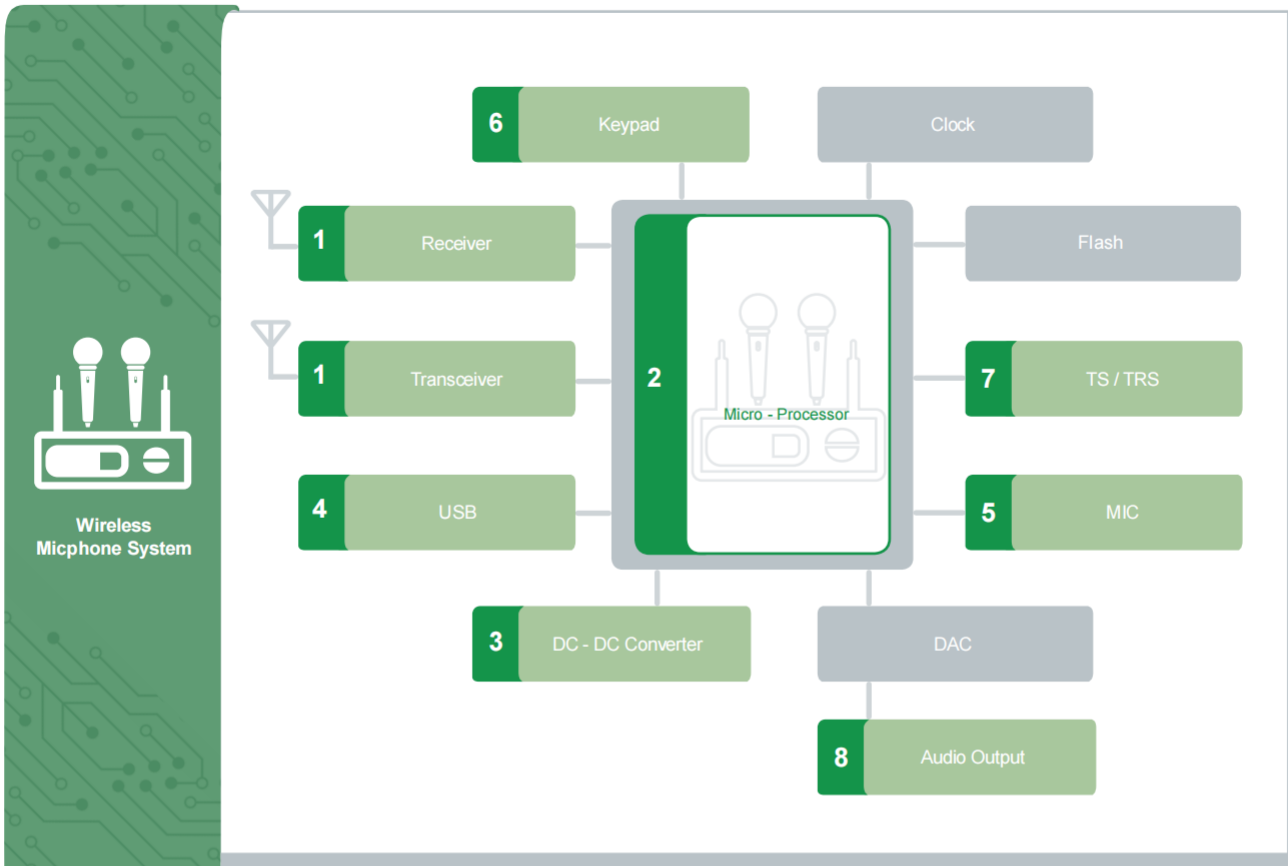

Wireless Micphone System

1	Transceiver (Mic Receiver only) & Receiver	
	Multilayer Chip Ceramic Inductor / SDCL Series	SDCL
	Wire Wound Chip Ceramic Inductor / MWSD - C Series	MWSD - C
	Multilayer Chip High Q Inductor / HQ Series	HQ
	Multilayer Chip Antenna / SLDA Series	SLDA
	Multilayer Chip LC Filter / SLFB & SLFL Series	SLFB / SLFL
2	Micro - Processor	
	Multilayer Chip Ferrite Bead / GZ & SZ & PZ & UPZ & EPZ Series	GZ / SZ / PZ / UPZ / EPZ
3	DC - DC Converter	
	Chip Temp. Sensing NTC Thermistor / SDNT Series	SDNT
	Multilayer Chip Ferrite Bead / PZ & UPZ & EPZ Series	PZ / UPZ / EPZ
	Wire Wound SMD Power Inductor / SWPA & SPH & WPN Series	SWPA / SPH / WPN
	Multilayer Chip Power Inductor / MPH Series	MPH