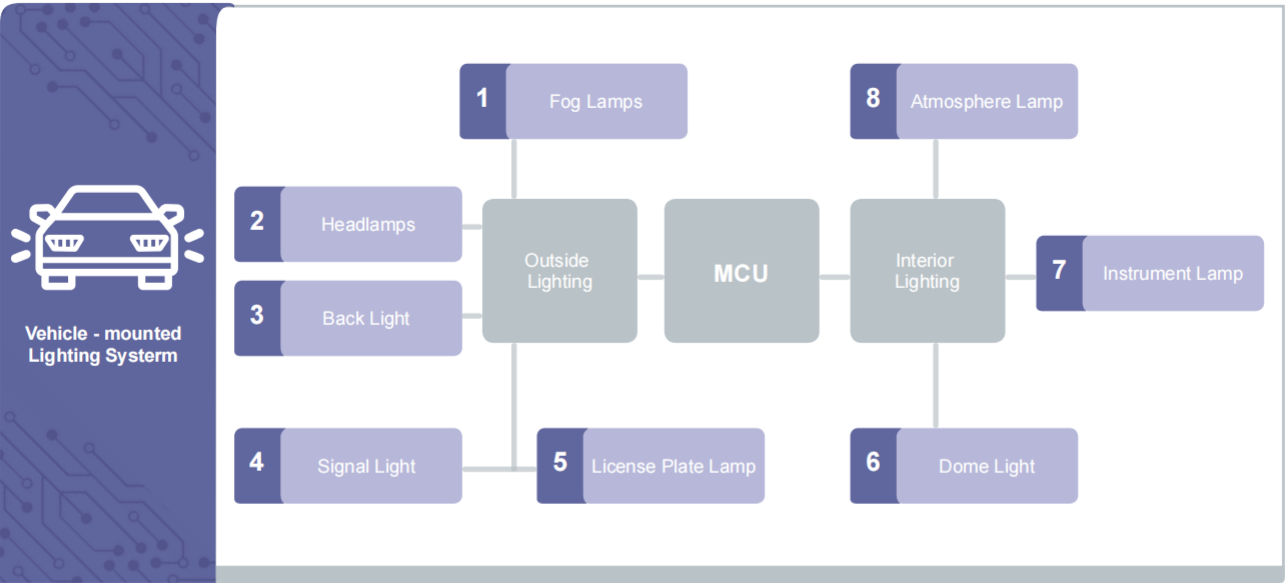

Vehicle - mounted Lighting System

1 HID / LED Lighting	
Power Inductor / ASWPA & AMWPQ & AMWPH & AMWPB & ACPR & AMP & AMPT Series	ASWPA AMWPQ AMWPH AMWPB ACPR AMP AMPT
Common Mode Choke / AMCW & ACSR Series	AMCW ACSR