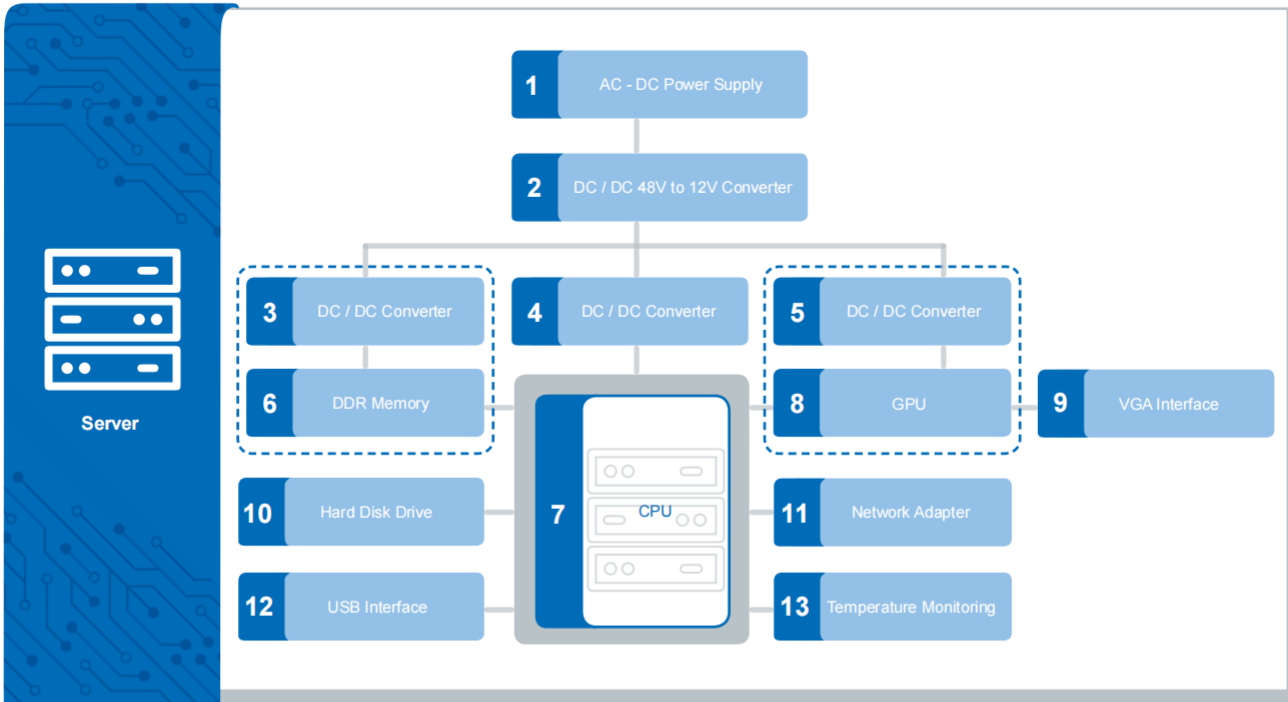

1 AC / DC Power Supply	
Planar Electronic Transformer / TPP Serieses	TPP
Wire Wound Electronic Transformer / TWP Series	TWP
Chip NTC Thermistor / SDNT Series	SDNT
2 DC / DC 48V to 12V Converter	
Multilayer Chip Ferrite Bead / PZ & UPZ & EPZ Series	PZ / UPZ / EPZ
Multilayer Chip Varistor for Voltage surge Suppression / SDVL - HS Series	SDVL - HS
Assembled Coupler Inductor / WPE Series	WPE
Chip Solid Tantalum Capacitors / TC2 & TC3 Series	TC2 / TC3
Planar Electronic Transformer / TPP Series	TPP
Wire Wound Electronic Transformer / TWP Series	TWP
3 DC / DC Converter	
Wire Wound SMD Power Inductor / SWPA & SPH & WPN Series	SWPA / SPH / WPN
Molded SMD Power Inductor / MWSA & MWLA & MWTC & WT Series	MWSA / MWLA MWTC / WT
Chip Solid Tantalum Capacitors / TC2 & TC3 Series	TC2 / TC3