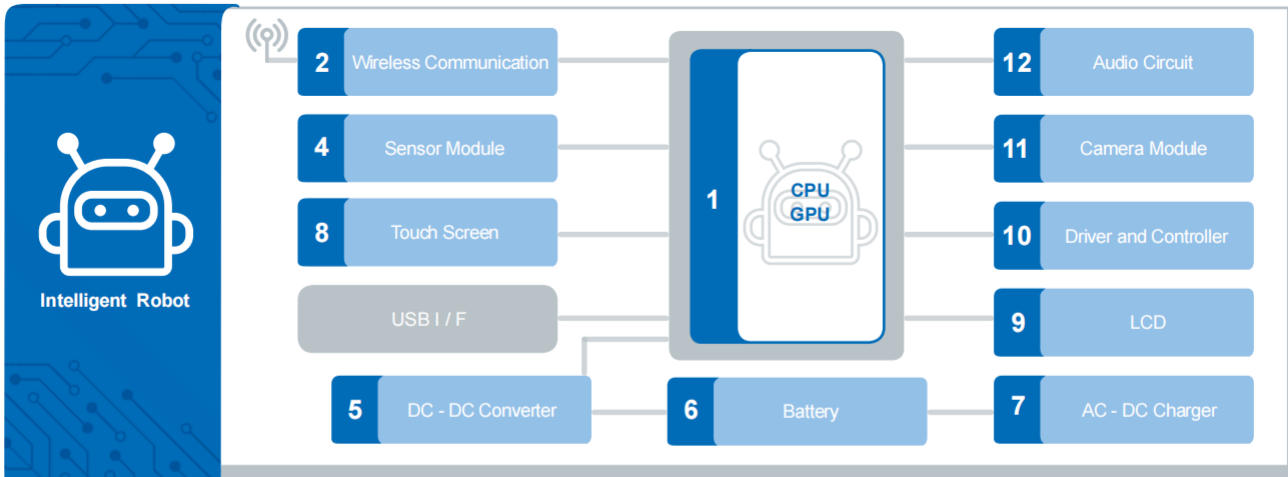

Intelligent Robot

1	CPU	
	Multilayer Chip Ferrite Bead / SZ & HZ & HPZ Series	SZ / HZ / HPZ
2	Wireless Communication Module	
	Multilayer Chip Ceramic Inductor / SDCL Series	SDCL
	Wire Wound Chip Ceramic Inductor / SDWL - C & MWSD - C Series	SDWL - C MWSD - C
	Multilayer Chip High Q Inductor / HQ & UHQ Series	HQ / UHQ
	Multilayer Chip Ferrite Bead / SZ & HZ Series	SZ / HZ
	Multilayer Chip Antenna / SLDA Series	SLDA
	Multilayer Chip Balun / SLBL Series	SLBL
	Multilayer Chip LC Filter / SLFB & SLFL Series	SLFB SLFL
	Multilayer Chip Power Inductor / MPH Series	MPH
4	Sensor Module	
	Multilayer Chip Ferrite Bead / GZ & SZ & PZ Series	GZ / SZ / PZ
	Wire Wound SMD Power Inductor / SWPA & SPH & WPN Series	SWPA / SPH / WPN
	Multilayer Chip Power Inductor / MPH Series	MPH
5	DC - DC Converter	
	Multilayer Chip Ferrite Bead / PZ & UPZ & EPZ Series	PZ / UPZ / EPZ
	Wire Wound SMD Power Inductor / SWPA & SPH & WPN Series	SWPA / SPH / WPN
	Multilayer Chip Inductor for Choke / MCL Series	MCL
	Multilayer Chip Power Inductor / MPH Series	MPH
	Multilayer Chip Varistor for Surge Current Suppression / SDVL - HS Series	SDVL - HS
	Chip Solid Tantalum Capacitors / TC2 & TC3 Series	TC2 / TC3