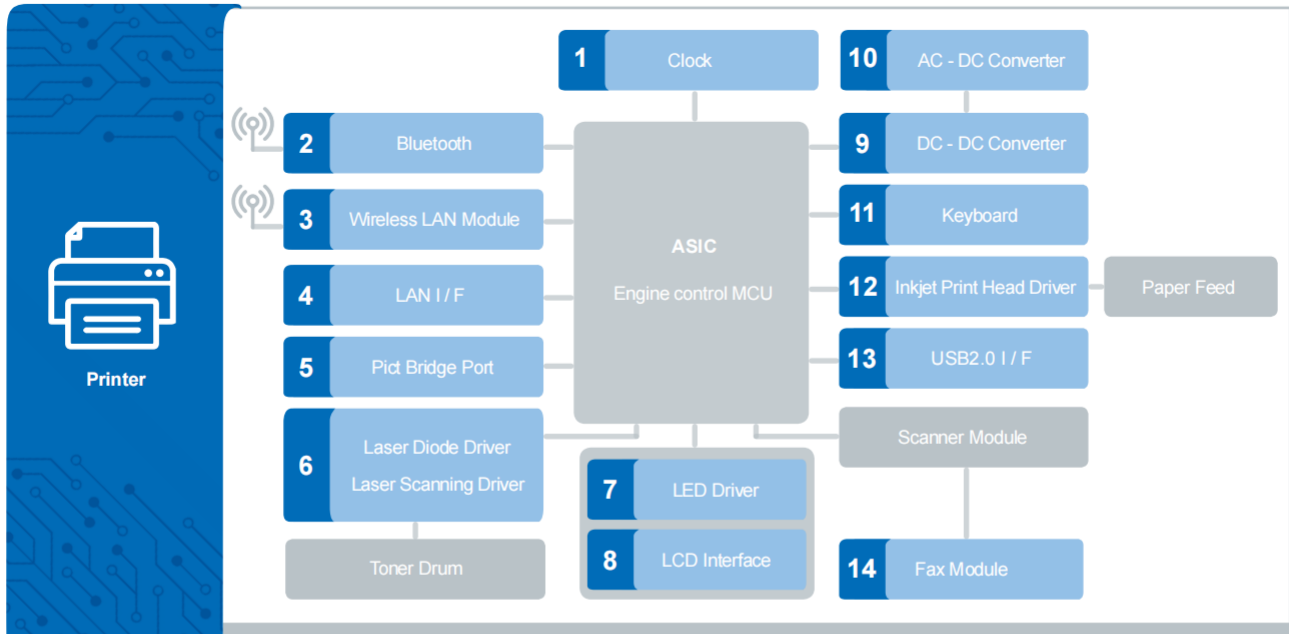

Printer

1	Clock	
Multilayer Chip Ferrite Bead / SZ Series		SZ
2	Bluetooth	
Multilayer Chip Antenna / SLDA Series		SLDA
Multilayer Chip Ceramic Inductor / SDCL Series		SDCL
Multilayer Chip LC Fitter / SLFB & SLFL Series		SLFB / SLFL
Multilayer Chip High Q Inductor / HQ Series		HQ
3	Wireless LAN Module	
Multilayer Chip Varistor / SDV Series		SDV
Multilayer Chip Ceramic Inductor / SDCL Series		SDCL
Wire Wound Chip Ceramic Inductor / SDWL - C & MWSD - C Series		SDWL - C / MWSD - C
Multilayer Chip Antenna / SLDA Series		SLDA
Multilayer Chip LC Fitter / SLFB & SLFL Series		SLFB / SLFL
Multilayer Chip High Q Inductor / HQ Series		HQ
4	LAN I / F	
Wire Wound Common Mode Choke Coil / SDCW Series		SDCW
Multilayer Chip Ferrite Bead / PZ & UPZ & EPZ Series		PZ / UPZ / EPZ
Multilayer Chip Varistor / SDV & SDVL - HS Series		SDV / SDVL - HS