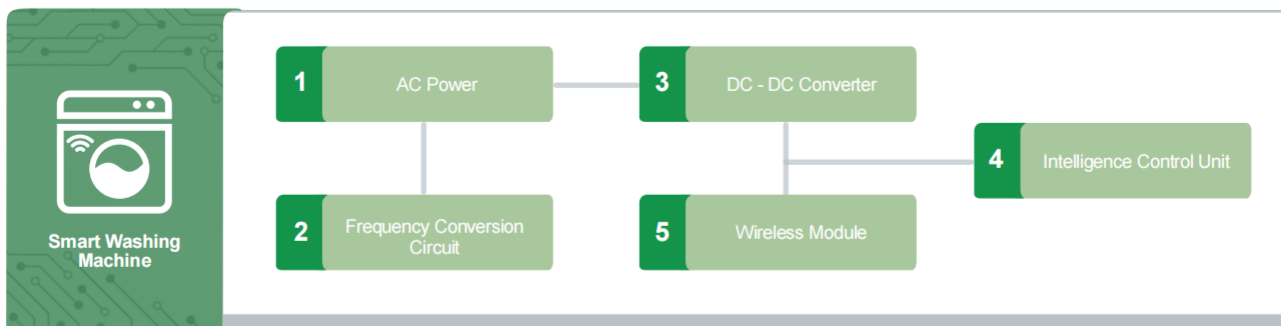

Smart Washing Machine

1	AC Power	
	High Voltage Multilayer Chip Varistor for Surge Suppression / SVMH Series	SVMH
	Wire Wound Electronic Transformer / TWP Series	TWP
	Planar Electronic Transformer / TPP Series	TPP
	Multilayer Chip Ferrite Bead / PZ & UPZ & EPZ Series	PZ / UPZ / EPZ
2	Frequency Conversion Circuit	
	Multilayer Chip Varistor for Surge Current Suppression / SDVL - HS Series	SDVL - HS
	Wire Wound SMD Power Inductor / SWPA & SPH & WPN Series	SWPA / SPH / WPN
3	DC - DC Converter	
	Multilayer Chip Varistor for Surge Current Suppression / SDVL - HS Series	SDVL - HS
	Multilayer Chip Ferrite Bead / PZ & UPZ Series	PZ / UPZ
	Wire Wound SMD Power Inductor / SWPA & SPH & WPN Series	SWPA / SPH / WPN
	Chip Solid Tantalum Capacitors / TC2 & TC3 Series	TC2 / TC3
4	Intelligence Control Unit	
	Multilayer Chip Ferrite Bead / PZ & UPZ Series	PZ / UPZ
	Wire Wound SMD Power Inductor / SWPA & SPH & WPN Series	SWPA / SPH / WPN
	Chip Temp. Sensing NTC Thermistor / SDNT Series	SDNT
5	Wireless Communication Module	
	Multilayer Chip Ceramic Inductor / SDCL Series	SDCL
	Wire Wound Chip Ceramic Inductor / MWSD - C & SDWL - C Series	MWSD - C SDWL - C
	Multilayer Chip Ferrite Bead / SZ & HZ Series	SZ / HZ
	Multilayer Chip Antenna / SLDA Series	SLDA
	Multilayer Chip Balun / SLBL Series	SLBL
	Multilayer Chip LC Filter / SLFB & SLFL Series	SLFB SLFL
	Multilayer Chip LC Diplexer & Triplexer / SLFD & SLFT Series	SLFD / SLFT
	NFC Products / FS Series	FS