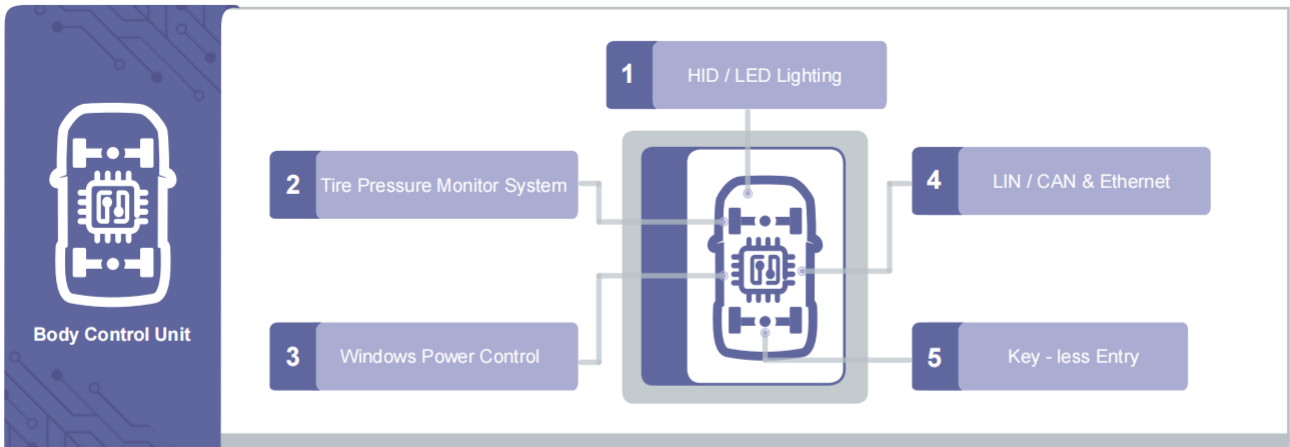

Body Control Unit

1	HID / LED Lighting	
Power Inductor / ASWPA & AMWPQ & AMWPH & AMWPB & ACPR & AMP & AMPT Series	ASWPA AMWPQ AMWPH AMWPB ACPR AMP AMPT	
Common Mode Choke / AMCW & ACSR Series	AMCW ACSR	
2	Tire Pressure Monitor System	
RF Inductor / ASDCL & AWL - C & AWL - FS Series	ASDCL AWL - FS AWL - C	
3	Windows Power Control	
Power Inductor / ASWPA & AMWPQ & AMWPH & AMWPB & AMP & AMPT Series	ASWPA AMWPQ AMWPH AMWPB AMP AMPT	
4	LIN / CAN & Ethernet	
Common Mode Choke / AMCW Series	AMCW	
Pulse Transformer / ALTWR Series	ALTWR	
5	Key - less Entry	
RF Inductor / ASDCL & AWL - C & AWL - FS Series	ASDCL AWL - C AWL - FS