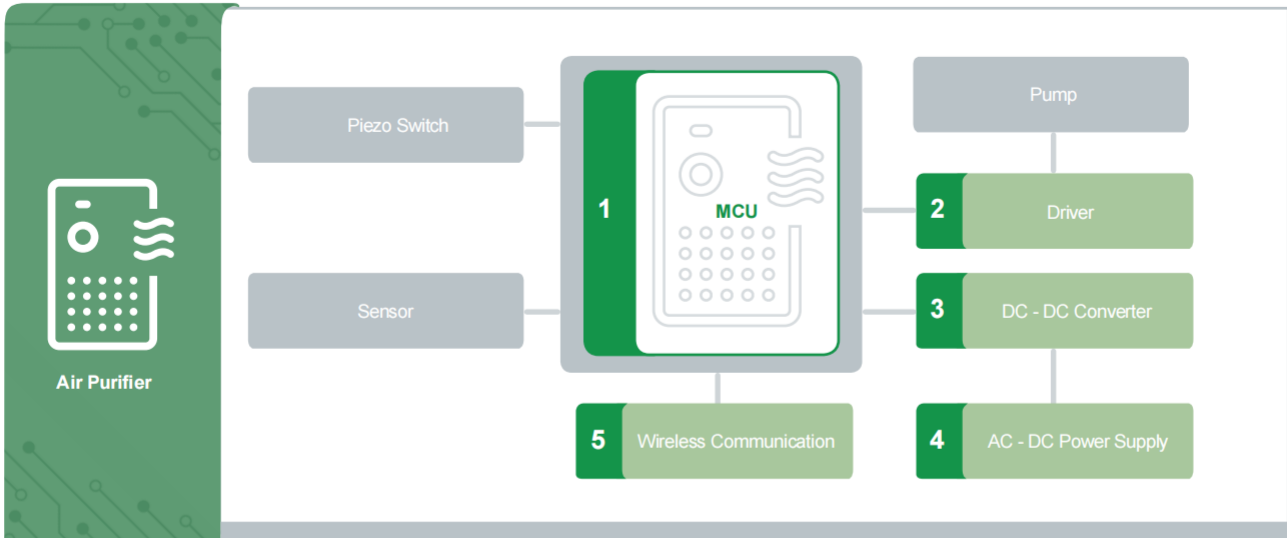

Air Purifier

1	MCU	
	Multilayer Chip Ferrite Bead / PZ & UPZ & EPZ Series	PZ / UPZ / EPZ
2	Driver	
	Chip Temp. Sensing NTC Thermistor / SDNT Series	SDNT
	Multilayer Chip Ferrite Bead / PZ & UPZ & EPZ Series	PZ / UPZ / EPZ
3	DC - DC Converter	
	Chip Temp. Sensing NTC Thermistor / SDNT Series	SDNT
	Multilayer Chip Ferrite Bead / PZ & UPZ & EPZ Series	PZ / UPZ / EPZ
	Wire Wound SMD Power Inductor / SWPA & SPH & WPN Series	SWPA / SPH / WPN
	Multilayer Chip Power Inductor / MPH Series	MPH
4	AC - DC Power Supply	
	Multilayer Chip Varistor for Voltage Surge Suppression / SDVL - HS Series	SDVL - HS
	High Voltage Multilayer Chip Varistor for Surge Suppression / SVMH Series	SVMH
	Wire Wound Electronic Transformer / TWP Series	TWP
	Planar Electronic Transformer / TPP Series	TPP
5	Wireless Communication Module	
	Multilayer Chip Ceramic Inductor / SDCL Series	SDCL
	Wire Wound Chip Ceramic Inductor / SDWL - C & MWSD - C Series	SDWL - C MWSD - C
	Multilayer Chip High Q Inductor / HQ & UHQ Series	HQ / UHQ
	Multilayer Chip Ferrite Bead / SZ & HZ Series	SZ / HZ
	Multilayer Chip Antenna / SLDA Series	SLDA
	Multilayer Chip Balun / SLBL Series	SLBL
	Multilayer Chip LC Fitter / SLFB & SLFL Series	SLFB SLFL
	Multilayer Chip Power Inductor / MPH Series	MPH