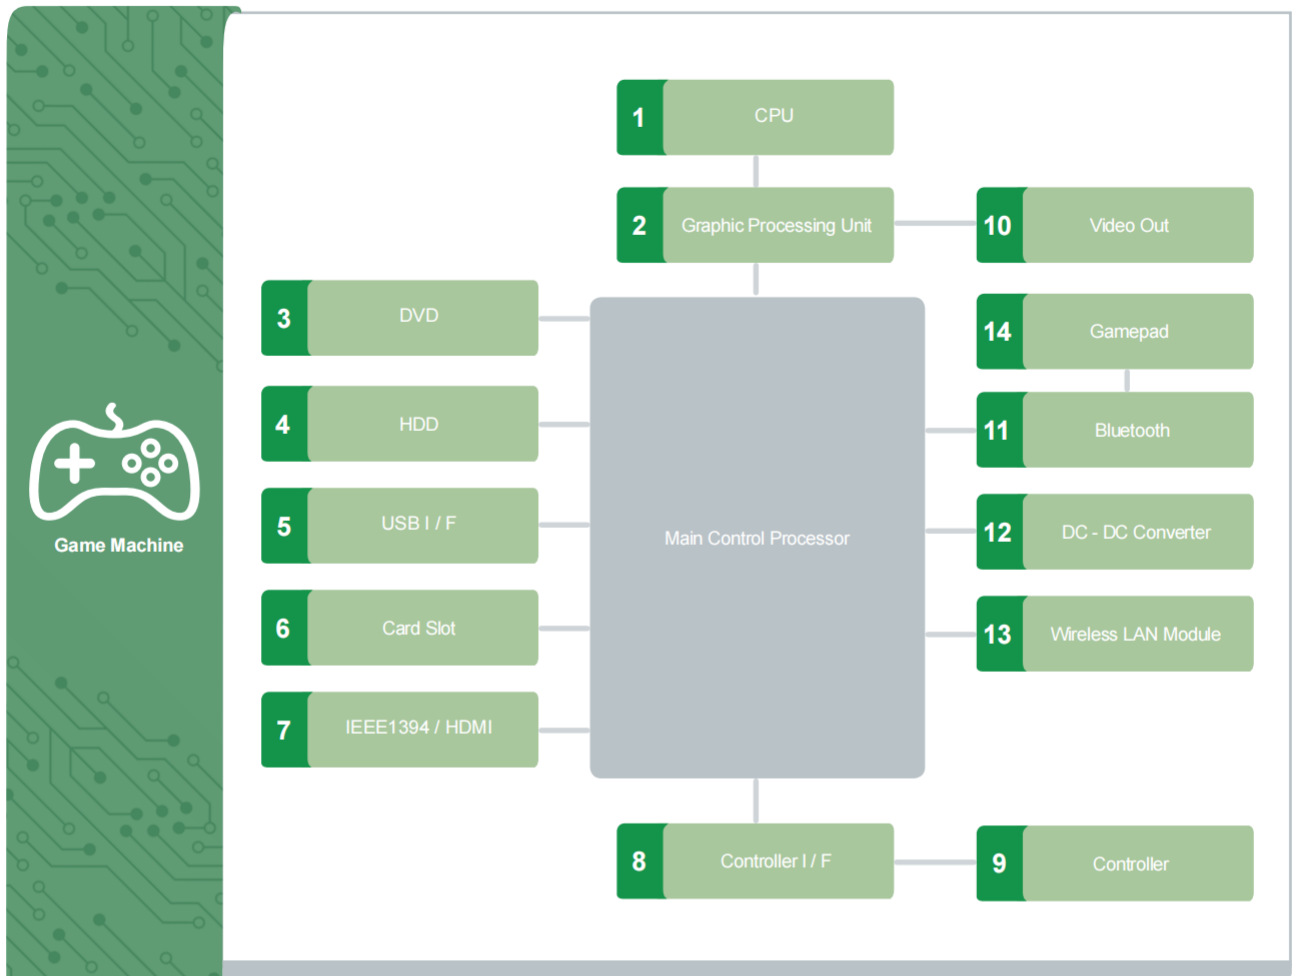

Game Machine

1 / 2 Graphic Processing Unit	
Multilayer Chip Ferrite Bead / SZ & HZ Series	SZ / HZ
Chip Solid Tantalum Capacitors / TC2 & TC3 Series	TC2 / TC3
3 / 4 / 6 DVD / HDD / Card Slot	
Wire Wound SMD Power Inductors / SWPA & SPH & WPN Series	SWPA / SPH / WPN
Chip NTC Thermistor / SDNT Series	SDNT
Multilayer Chip Ferrite Bead / SZ Series	SZ
Multilayer Chip Varistor / SDV Series	SDV
Chip Solid Tantalum Capacitors / TC2 & TC3 Series	TC2 / TC3
5 USB I / F	
Multilayer Chip Ferrite Bead / PZ & UPZ Series	PZ / UPZ
Wire Wound Chip Common Mode Choke Coil / SDCW Series	SDCW
Multilayer Chip Varistor / SDV Series	SDV