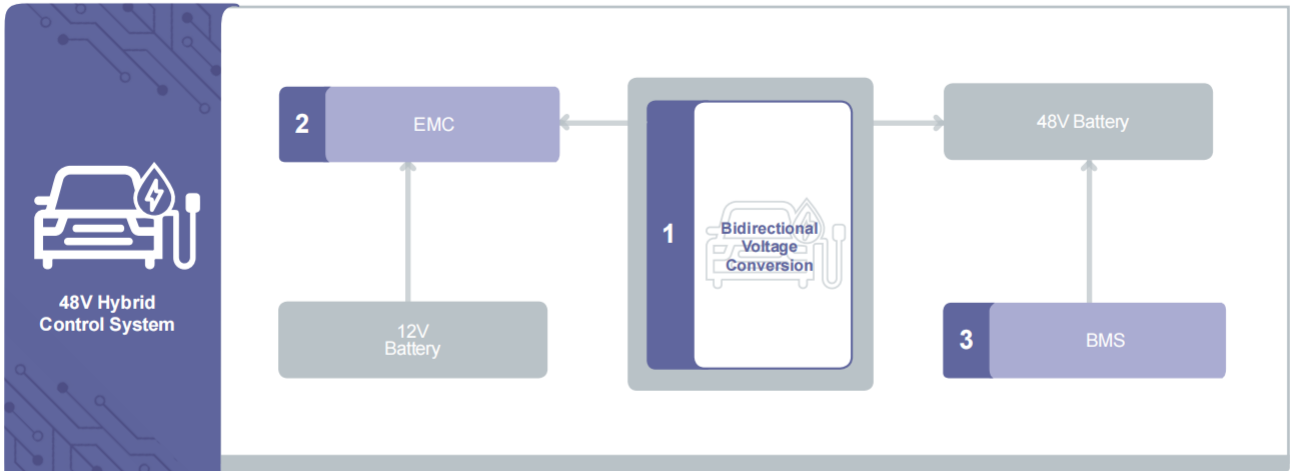

48V Hybrid Control System

1 Bidirectional Voltage Conversion	
High Current Power Inductor / AMWPQ Series	AMWPQ
Power Inductor / ASWPA & AMWPH & AMWPB & AMP & AMPT Series	ASWPA AMWPB AMWPH AMP AMPT
Common Mode Choke / AMCW & ACSR Series	AMCW ACSR
2 EMC	
High Current Power Inductor / AMWPQ Series	AMWPQ
Ring Coil / ARCDC Series	ARCDC
3 BMS	
Power Inductor / ASWPA & AMWPH & AMWPB & AMP & AMPT Series	ASWPA AMWPB AMWPH AMP AMPT
Pulse Transformer / ALTW Series	ALTW
LAN Transformer / ALTWR Series	ALTWR
Common Mode Choke / AMCW & ACSR Series	AMCW ACSR