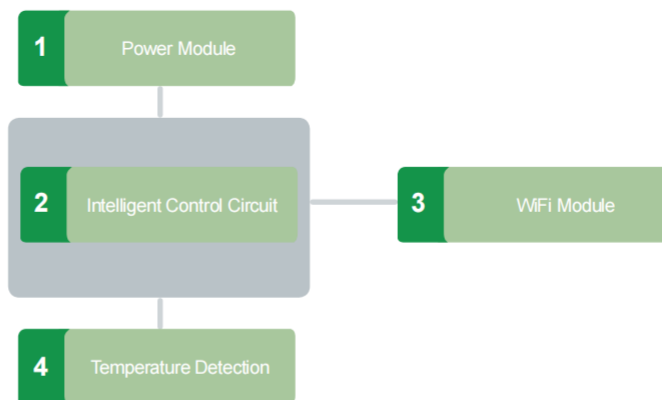

# Smart Electric Rice Cooker

Smart Electric Rice Cooker

1 Power Module	
Wire Wound Electronic Transformer / TWP Series	TWP
Wire Wound SMD Power Inductor / SWPA & SPH & WPN Series	SWPA / SPH / WPN
Multilayer Chip Ferrite Inductor / SDFL Series	SDFL
Multilayer Chip Ferrite Bead / GZ & PZ & UPZ & EPZ & HPZ Series	GZ / PZ / UPZ / EPZ / HPZ
Multilayer Chip Power Inductor / MPH Series	MPH
High Voltage Multilayer Chip Varistor for Surge Suppression / SVMH Series	SVMH
Multilayer Chip Varistor for Surge Current Suppression / SDVL - HS Series	SDVL - HS
2 Intelligent Control Circuit	
Multilayer Chip Ferrite Bead / GZ & PZ & UPZ & EPZ & HPZ Series	GZ / PZ / UPZ / EPZ / HPZ
Multilayer Chip Power Inductor / MPH Series	MPH
3 WiFi Module	
Multilayer Chip Ceramic Inductor / SDCL Series	SDCL
Wire Wound Chip Ceramic Inductor / SDWL - C Series	SDWL - C
Multilayer Chip High Q Inductor / HQ Series	HQ
Multilayer Chip Antenna / SLDA Series	SLDA
Multilayer Chip Balun / SLBL Series	SLBL
Multilayer Chip LC Filter / SLFB & SLFL Series	SLFB / SLFL
Multilayer Chip LC Diplexer / SLFD Series	SLFD
4 Temperature Detection	
Chip Temp. Sensing NTC Thermistor / SDNT Series	SDNT