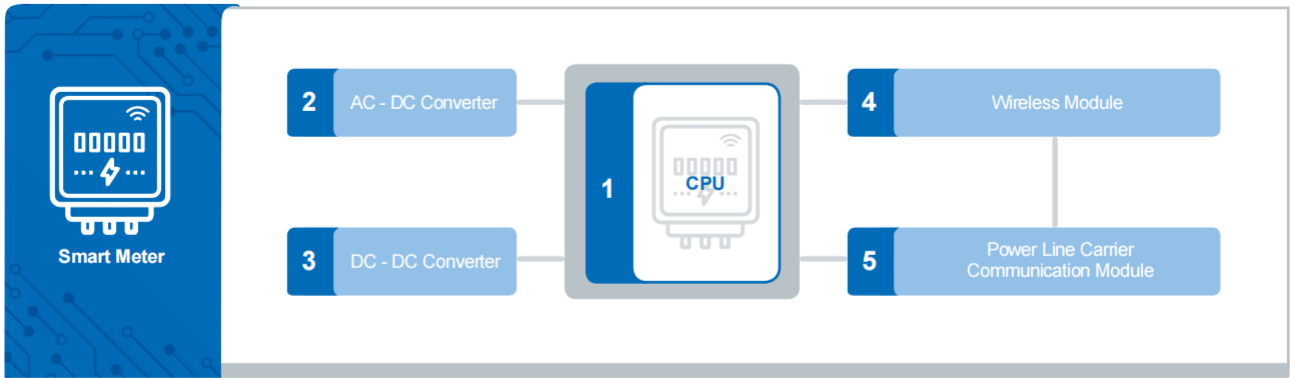

Smart Meter

1	CPU	
	Multilayer Chip Ferrite Bead / SZ & HZ & UPZ Series	SZ / HZ / UPZ
	Chip Solid Tantalum Capacitors / TC2 & TC3 Series	TC2 / TC3
2	AC - DC Converter	
	Wire Wound Electronic Transformer / TWP Series	TWP
	Multilayer Chip Ferrite Bead / PZ & UPZ & EPZ Series	PZ / UPZ / EPZ
3	DC - DC Converter	
	Wire Wound SMD Power Inductor / SWPA & SPH & WPN Series	SWPA / SPH / WPN
	Chip Solid Tantalum Capacitors / TC2 & TC3 Series	TC2 / TC3
	Multilayer Chip Ferrite Bead / PZ & UPZ & EPZ Series	PZ / UPZ / EPZ
4	Wireless Module	
	Wire Wound Chip Ceramic Inductor / SDWL - C Series	SDWL - C
	Multilayer Chip Ceramic Inductor / SDCL Series	SDCL
	Multilayer Chip LC Filter / SLFB & SLFL Series	SLFB / SLFL
	Multilayer Chip High Q Inductor / HQ Series	HQ
5	Power Line Carrier Communication Module	
	Multilayer Chip Ferrite Inductor / SDFL Series	SDFL
	Electronic Transformer / TWPEP Series	TWPEP