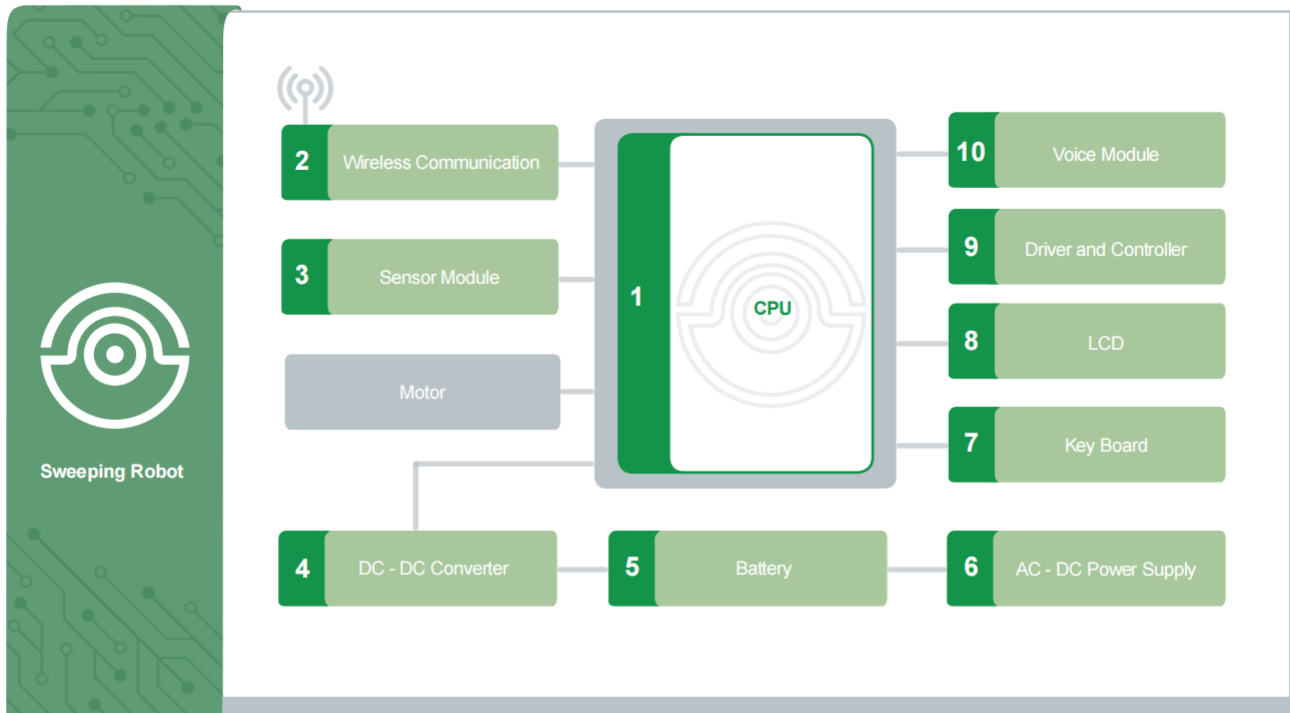

Sweeping Robot

1	CPU	
	Multilayer Chip Ferrite Bead / SZ & HZ & HPZ Series	SZ / HZ / HPZ
2	Wireless Communication Module	
	Multilayer Chip Ceramic Inductor / SDCL Series	SDCL
	Wire Wound Chip Ceramic Inductor / SDWL - C & MWSD - C Series	SDWL - C MWSD - C
	Multilayer Chip High Q Inductor / HQ & UHQ Series	HQ / UHQ
	Multilayer Chip Ferrite Bead / SZ & HZ Series	SZ / HZ
	Multilayer Chip Antenna / SLDA Series	SLDA
	Multilayer Chip Balun / SLBL Series	SLBL
	Multilayer Chip LC Fitter / SLFB & SLFL Series	SLFB SLFL
	Multilayer Chip Power Inductor / MPH Series	MPH
3	Sensor Module	
	Multilayer Chip Ferrite Bead / GZ & SZ & PZ Series	GZ / SZ / PZ
	Wire Wound SMD Power Inductor / SWPA & SPH & WPN Series	SWPA / SPH / WPN