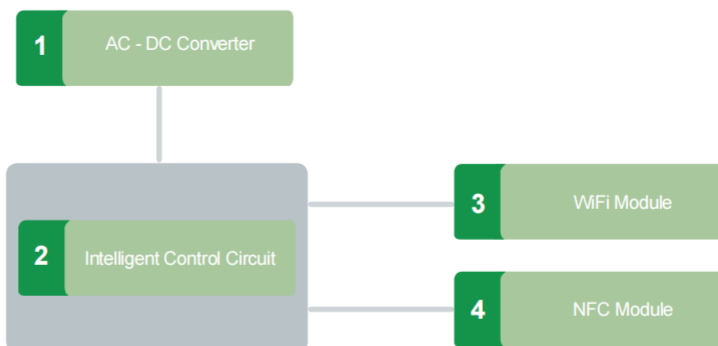

Smart Coffee Machine

1 Power Module	
Winding electronic Transformer / TWP Series	TWP
Wire Wound SMD Power Inductor / SWPA & SPH & WPN Series	SWPA / SPH / WPN
Multilayer Chip Ferrite Inductor / SDFL Series	SDFL
Multilayer Chip Ferrite Bead / GZ & PZ & UPZ & EPZ & HPZ Series	GZ / PZ / UPZ / EPZ / HPZ
Multilayer Chip Power Inductor / MPH Series	MPH
2 Intelligent Control Circuit	
Chip NTC Thermistor / SDNT Series	SDNT
Multilayer Chip Ferrite Bead / GZ & PZ & UPZ & EPZ & HPZ Series	GZ / PZ / UPZ / EPZ / HPZ
3 WiFi Module	
Multilayer Chip Ceramic Inductor / SDCL Series	SDCL
Wire Wound Chip Ceramic Inductor / MWSD - C Series	MWSD - C
Multilayer Chip High Q Inductor / HQ Series	HQ
Multilayer Chip Antenna / SLDA Series	SLDA
Multilayer Chip Balun / SLBL Series	SLBL
Multilayer Chip LC Filter / SLFB & SLFL Series	SLFB SLFL
Multilayer Chip Diplexer / SLFD Series	SLFD
4 NFC Module	
Multilayer Chip Ferrite Inductor / SDFL Series	SDFL
Wire Wound Chip Ferrite Inductor / WL - FS Series	WL - FS
Ferrite Sheet / FS Series	FS