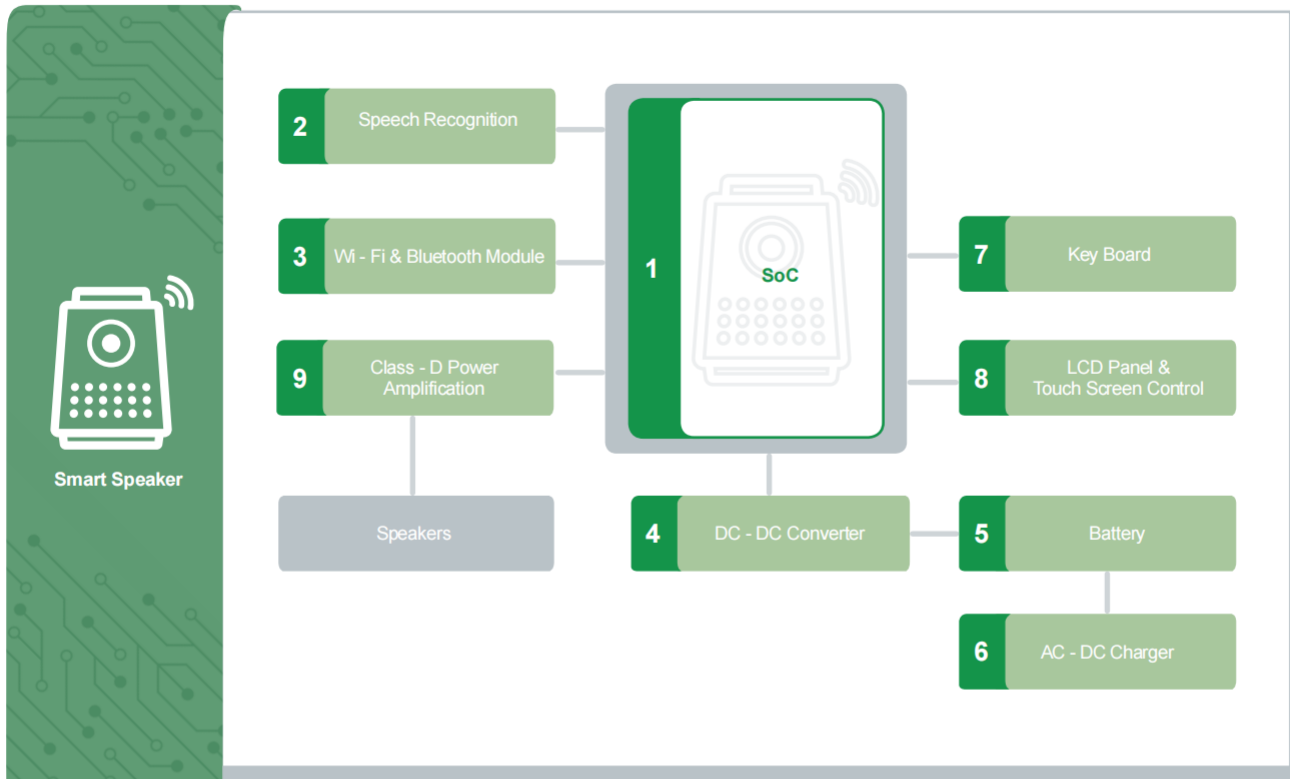

Smart Speaker

1	SoC	
	Multilayer Chip Ferrite Bead / SZ & HZ & HPZ Series	SZ / HZ / HPZ
2	Speech Recognition & Audio	
	Multilayer Chip Audio Bead / MZA Series	MZA
	Wire Wound SMD Power Inductor / SWPA & SPH & WPN Series	SWPA / SPH / WPN
3	Wi - Fi & Bluetooth Module	
	Wire Wound Chip Ceramic Inductor / MWSD - C Series	MWSD - C
	Multilayer Chip High Q Inductor / HQ Series	HQ
	Multilayer Chip Antenna / SLDA Series	SLDA
	Multilayer Chip Balun / SLBL Series	SLBL
	Multilayer Chip LC Fitter / SLFB & SLFL Series	SLFB SLFL
	Multilayer Chip Power Inductor / MPH Series	MPH
	Multilayer Chip LC Diplexer / SLFD Series	SLFD