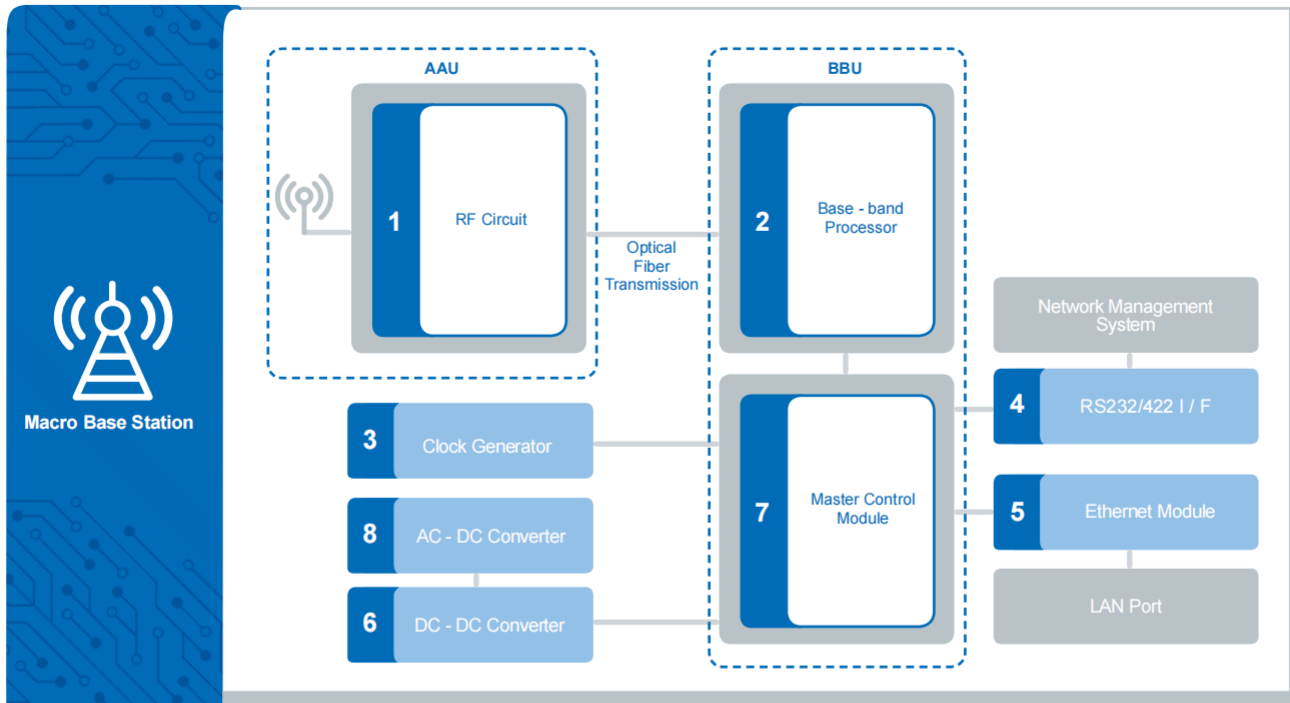

Macro Base Station

1	RF Circuit	
	Wire Wound Chip Ceramic Inductor / MWSD - C Series	MWSD - C
	Wire Wound Chip Ceramic Inductor / SDWL - C Series	SDWL - C
	Multilayer Chip High Q Inductor / HQ Series	HQ
	Multilayer Chip Ceramic Inductor / SDCL Series	SDCL
	Multilayer Chip LC Fitter / SLFB Series	SLFB
	Multilayer Chip Balun / SLBL Series	SLBL
	Multilayer Chip LC Coupler / SLCP Series	SLCP
	Dielectric Waveguide Filter / VFCF Series	VFCF
2	Base - band Processor Unit	
	Multilayer Chip Ferrite Bead / PZ & UPZ & EPZ Series	PZ / UPZ / EPZ
	Chip Solid Tantalum Capacitors / TC2 & TC3 Series	TC2 / TC3
	Chip NTC Thermistor / SDNT Series	SDNT
3	Clock Generator	
	Multilayer Chip Ferrite Bead / SZ Series	SZ