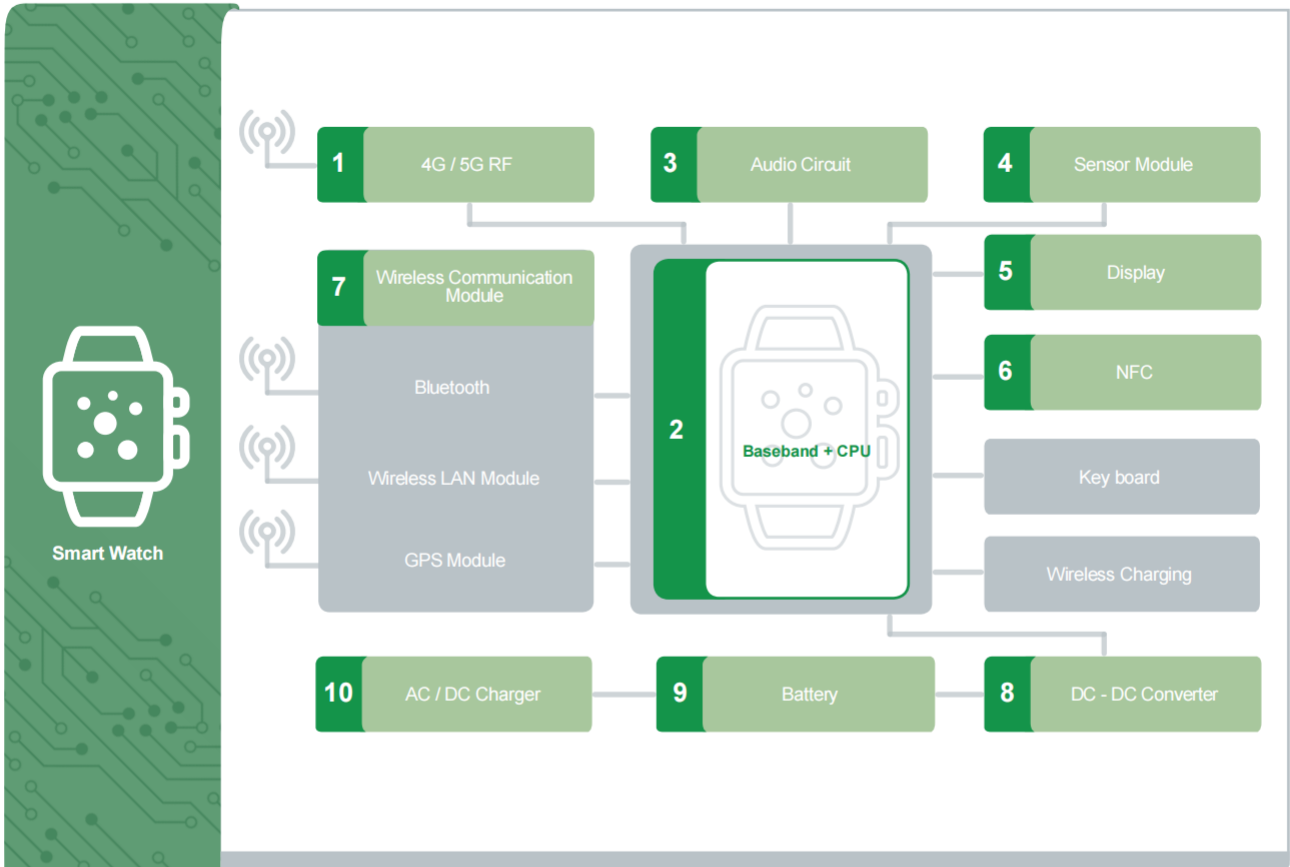

Smart Watch

1	4G / 5G RF	
	Multilayer Chip Ceramic Inductor / SDCL Series	SDCL
	Wire Wound Chip Ceramic Inductor / SDWL - C Series	MWSD - C
	Chip NTC Thermistor / SDNT Series	SDNT
	Multilayer Chip Ferrite Bead / HZ & HPZ Series	HZ / HPZ
	Multilayer Chip High Q Inductor / HQ Series	HQ
2	Baseband + CPU	
	Multilayer Chip Ferrite Bead / SZ & HZ & HPZ Series	SZ / HZ / HPZ
3	Audio Circuit	
	Multilayer Chip Ferrite Bead / SZ & HZ & HPZ & MZA Series	SZ / HZ / HPZ / MZA
4	Sensor Module	
	Chip NTC Thermistor / SDNT Series	SDNT
	Multilayer Chip Ferrite Bead / GZ & SZ & PZ Series	GZ / SZ / PZ