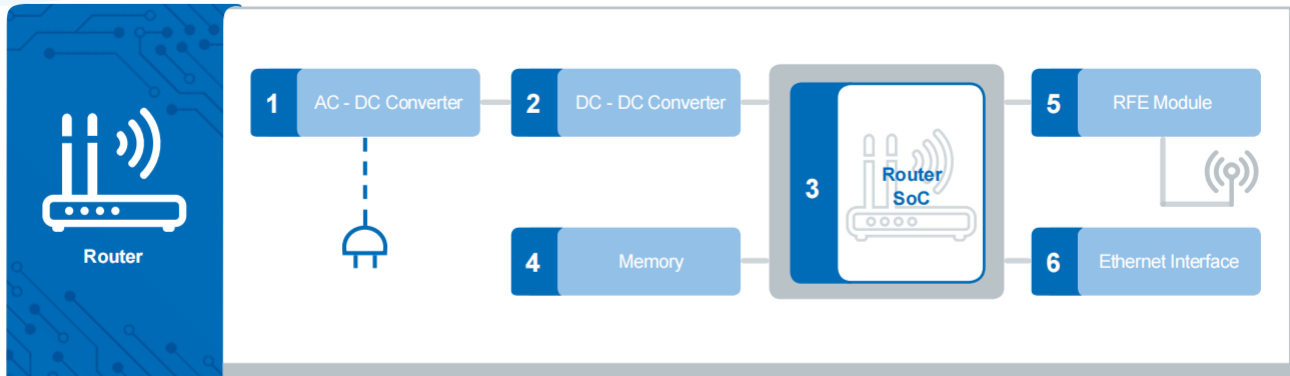

Router

1 AC - DC Converter	
Wire Wound Electronic Transformer / TWP Series	TWP
Chip NTC Thermistor / SDNT Series	SDNT
2 DC - DC Converter	
Wire Wound SMD Power Inductors / SWPA Series	SWPA
Wire Wound SMD Power Inductors / WPN Series	WPN
Wire Wound SMD Power Inductors / SPH Series	SPH
Mini Molded Chip Power Inductors / MWTC Series	MWTC
3 Router SoC	
Chip NTC Thermistor / SDNT Series	SDNT
Multilayer Chip Ferrite Bead / SZ & SZ - C & HZ & HPZ Series	SZ / SZ - C / HZ / HPZ
4 Memory	
Multilayer Chip Ferrite Bead / GZ & PZ & UPZ Series	GZ / PZ / UPZ
5 Wi - Fi Module	
Multilayer Chip Ceramic Inductor / SDCL Series	SDCL
Wire Wound Chip Ceramic Inductor MWSD - C Series	MWSD - C
Multilayer Chip High Q Inductor / HQ Series	HQ
Multilayer Chip Coupler / SLCP Series	SLCP
Multilayer Chip Balun / SLBL Series	SLBL
Multilayer Chip LC Fitter / SLFB & SLFL Series	SLFB / SLFL
Multilayer Chip Diplexer / SLFD Series	SLFD
6 Ethernet Interface	
Multilayer Chip Varistor / SDV Series	SDV
Multilayer Chip Common Mode Filter / SDMM Series	SDMM
Autotransformer / CWS Series	CWS