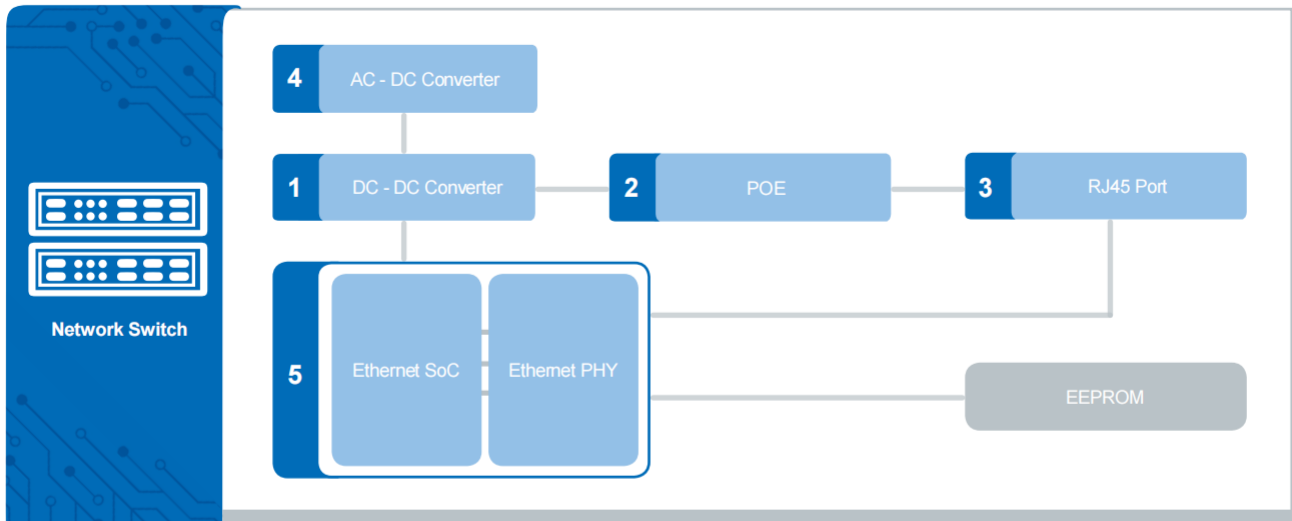

Network Switch

1	DC / DC Converter	
Multilayer Chip Ferrite Bead / PZ & UPZ & EPZ Series		PZ / UPZ / EPZ
Wire Wound SMD Power Inductor / SWPA & SPH & WPN Series		SWPA / SPH / WPN
Molded SMD Power Inductor / MWSA & WT Series		MWSA WT
Multilayer Chip Varistor for Voltage surge Suppression / SDVL - HS Series		SDVL - HS
Assembled Wire Wound SMD Power Inductor / WPZ Series		WPZ
2	POE	
POE Transformer / TWPEP Series		TWPEP
3	RJ45 Port	
LAN Transformer / TWSHI Series		TWSHI
Wire Wound Chip Common Mode Choke / SDCW Series		SDCW
Multilayer Chip Varistor for Voltage Surge Suppression / SDVL - HS Series		SDVL - HS
4	AC - DC Converter	
Multilayer Chip Ferrite Bead / PZ & UPZ & EPZ Series		PZ / UPZ / EPZ
Wire Wound Electronic Transformer / TWP Series		TWP
5	Ethernet SoC / PHY	
Chip Temp. Sensing NTC Thermistor / SDNT Series		SDNT
Multilayer Chip Ferrite Bead / HZ & SZ Series		HZ / SZ