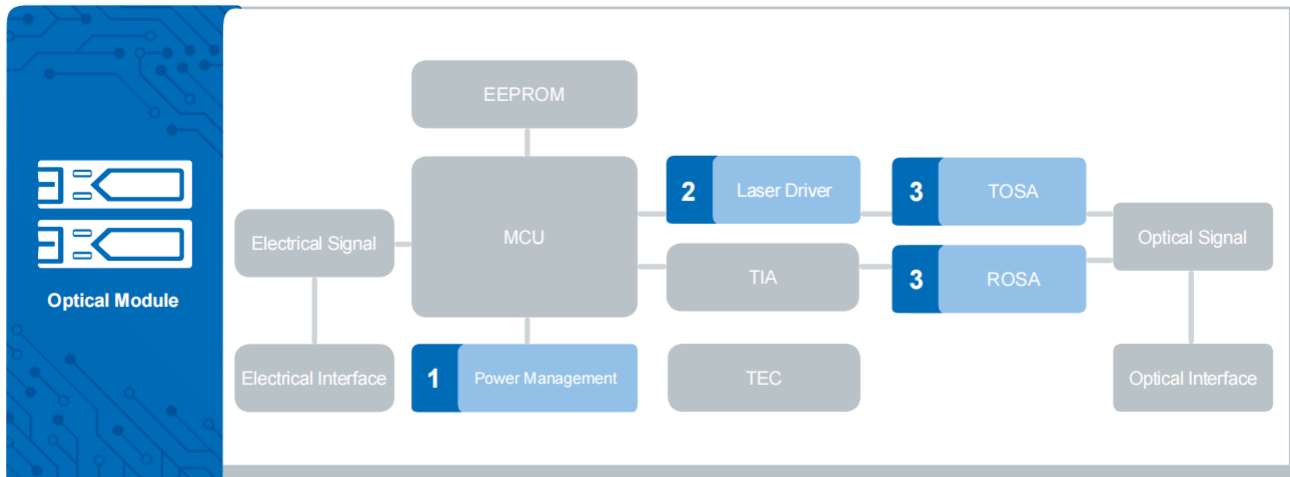

Optical Module

1	Power Management	
	Wire Wound SMD Power Inductor / WPN Series	WPN
	Molded SMD Power Inductor / MWTC Series	MWTC
	Multilayer Chip Ferrite Bead / HPZ Series	HPZ
2	Laser Driver	
	Wire Wound Chip Ceramic Inductor / MWSD - C Series	MWSD - C
	Multilayer Chip Power Inductor / MCL Series	MCL
	Multilayer Chip Ferrite High Frequency Bead / MZOH Series	MZOH
3	TOSA & ROSA	
	Leadless NTC Thermistor / SDNC Series	SDNC