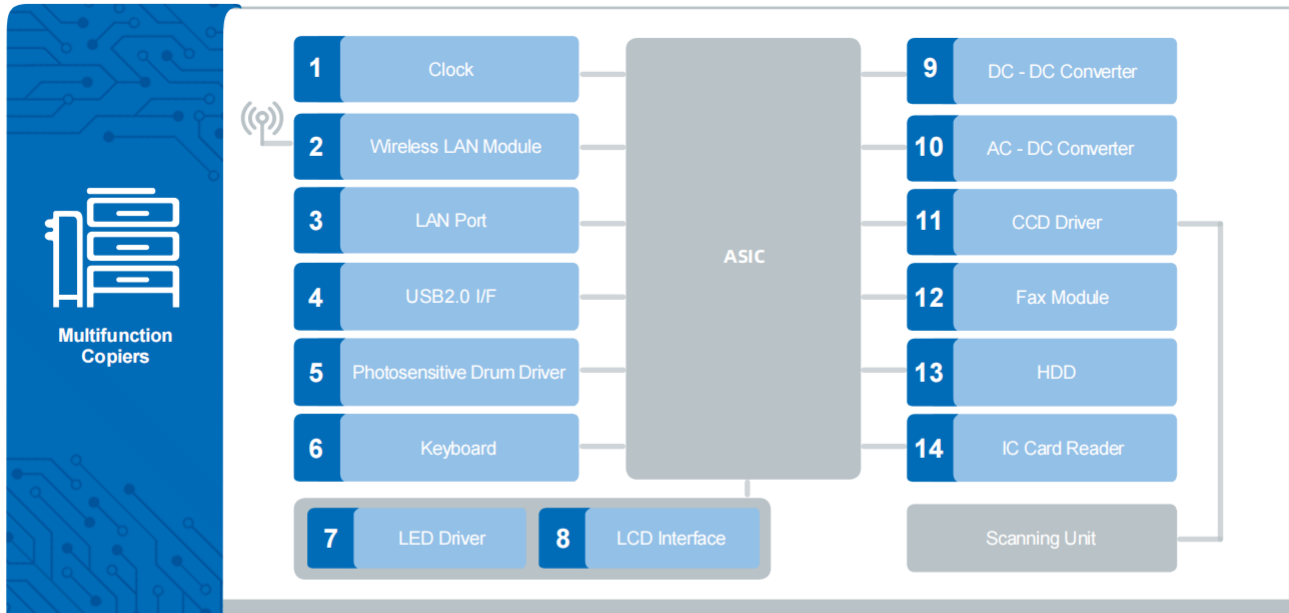

Multifunction Copiers

1	Clock	
	Multilayer Chip Ferrite Bead / SZ Series	SZ
2	Wireless LAN Module	
	Multilayer Chip Varistor / SDV Series	SDV
	Multilayer Chip Ceramic Inductor / SDCL Series	SDCL
	Wire Wound Chip Ceramic Inductor / SDWL - C & MWSD - C Series	SDWL - C / MWSD - C
	Multilayer Chip Antenna / SLDA Series	SLDA
	Multilayer Chip LC Fitter / SLFB & SLFL Series	SLFB / SLFL
	Multilayer Chip High Q Inductor / HQ Series	HQ
3	LAN Port	
	Multilayer Chip Varistor for Voltage surge Suppression / SDVL - HS Series	SDVL - HS
	Wire Wound Chip Common Mode Choke Coil / SDCW Series	SDCW
	Multilayer Chip Ferrite Bead / PZ & UPZ & EPZ Series	PZ / UPZ / EPZ
	Multilayer Chip Varistor / SDV Series	SDV
4	USB2.0 I / F	
	Multilayer Chip Ferrite Bead / PZ & UPZ & EPZ Series	PZ / UPZ / EPZ
	Wire Wound Chip Common Mode Choke Coil / SDCW Series	SDCW
	Multilayer Chip Varistor / SDV Series	SDV
5	Photosensitive Drum Driver	
	Multilayer Chip Ferrite Bead / PZ & UPZ & EPZ Series	PZ / UPZ / EPZ
	Chip NTC Thermistor / SDNT Series	SDNT