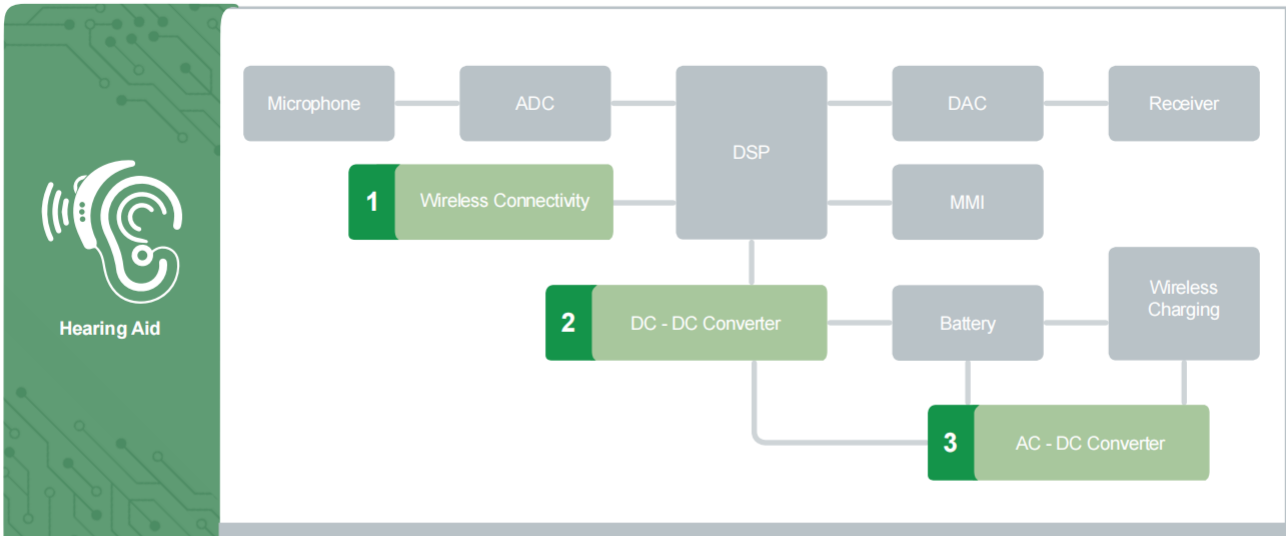

Hearing Aid

1	Wireless Connectivity	
	Multilayer Chip Ceramic Inductor / SDCL Series	SDCL
	Wire Wound Chip Ceramic Inductor / MWSD - C Series	MWSD - C
	Multilayer Chip High Q Inductor / HQ Series	HQ
	Multilayer Chip Ferrite Bead / SZ & HZ Series	SZ / HZ
	Multilayer Chip Antenna / SLDA Series	SLDA
	Multilayer Chip Balun / SLBL Series	SLBL
	Multilayer Chip LC Fitter / SLFB & SLFL Series	SLFB / SLFL
	Multilayer Chip Power Inductor / MPH Series	MPH
2	DC - DC Converter	
	Multilayer Chip Ferrite Bead / PZ & UPZ & EPZ Series	PZ / UPZ / EPZ
	Wire Wound SMD Power Inductor / SWPA & SPH & WPN Series	SWPA / SPH / WPN
	Chip NTC Thermistor / SDNT Series	SDNT
3	AC - DC Converter	
	Multilayer Chip Ferrite Bead / PZ & UPZ & EPZ Series	PZ / UPZ / EPZ
	Wire Wound Electronic Transformer / TWP Series	TWP