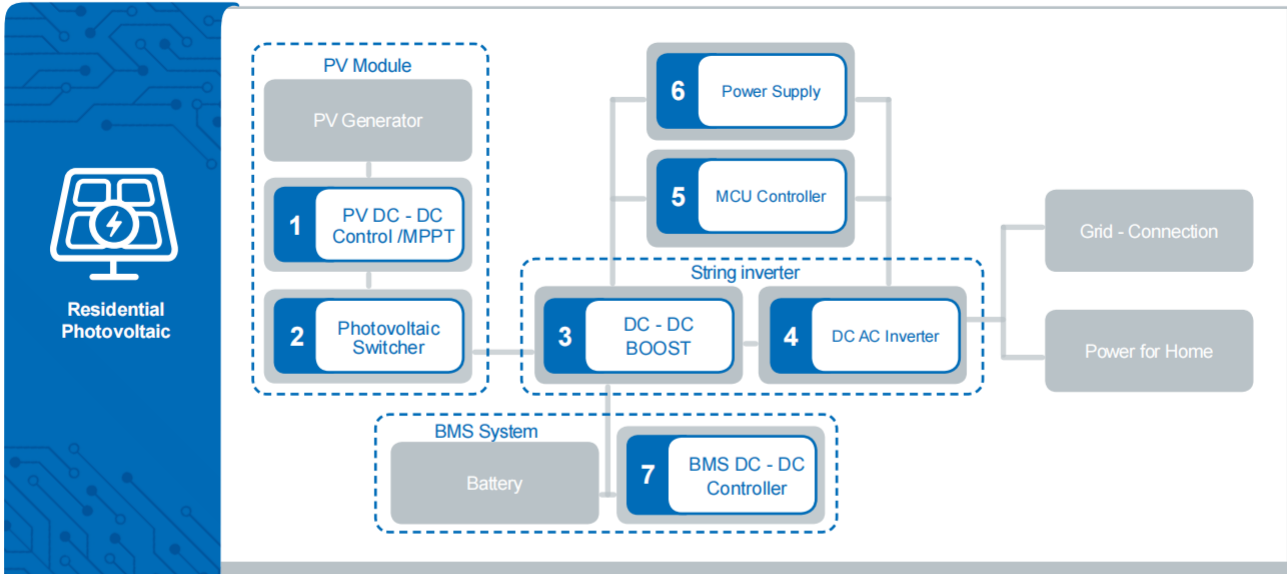

Integrated Household Machine of Photovoltaic Energy Storage

1	PV DC - DC Control / MPPT	
	Wire Wound SMD Power Inductor / SWPA & SPH & WPN Series	SWPA / SPH / WPN
	Assembled SMD Power Inductor / MWPQ & WPE Series	MWPQ / WPE
	Multi - layer Chip Ferrite Bead / GZ & PZ & EPZ Series	GZ / PZ / EPZ
2	Photovoltaic Switcher	
	Wire Wound SMD Power Inductor / SWPA & SPH & WPN Series	SWPA / SPH / WPN
	Multi - layer Chip Ferrite Bead / GZ & PZ & EPZ Series	GZ / PZ / EPZ
	Multi - layer Chip Ceramic Inductor / SDCL Series	SDCL
3	DC - DC Boost	
	LLC Transformer / EE55 & 65 Series	EE55 / 65
	PCB Planer Transformer / ER Series	ER60
	Glued Inductor / Customization	
4	DC AC Inverter	
	Gate Drive Transformer / TWPEP Series	TWPEP
	CMC Inductor / RCDC Series	RCDC
5	MCU Controller	
	Wire Wound Power Inductor / SWPA & SPH & WPN Series	SWPA / SPH / WPN
	Molded Power Inductor / MWSA Series	MWSA
	Multilayer Chip Ferrite Bead / GZ & PZ & EPZ Series	GZ / PZ / EPZ
6	Power Supply	
	Auxiliary Transformer / TWPEP & EE Series	TWPEP / EE
7	BMS DC - DC Controller	
	Isolated Transformer / ALTWR - F Series	ALTWR - F
	Isolated Transformer / ALTW - C Series	ALTW - C
	Power Transformer / ATWPEP Series	ATWPEP
	Power Inductor / ASWPA & AMWPH Series	ASWPA / AMWPH
	Molding Power Inductor / AMP Series	AMP
	Common Mode Choke / AMCW Series	AMCW