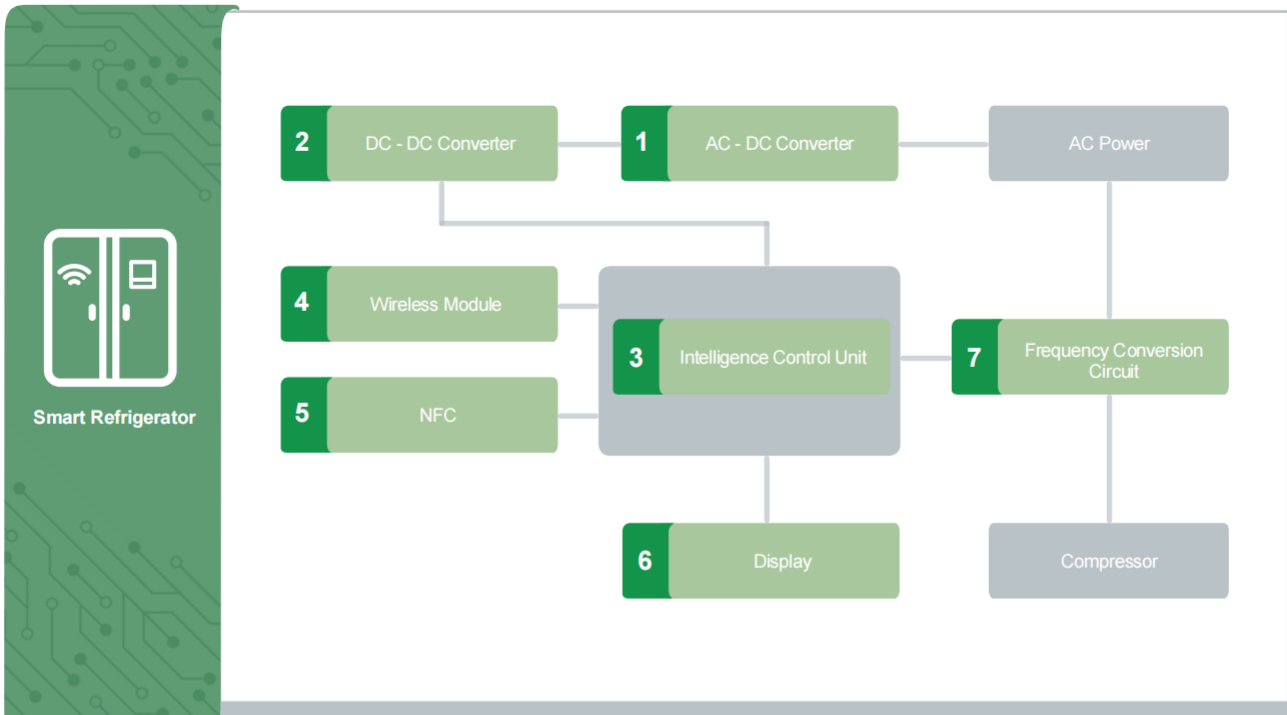

Smart Refrigerator

1	AC - DC Converter	
	High Voltage Multilayer Chip Varistor for Surge Suppression / SVMH Series	SVMH
	Wire Wound Electronic Transformer / TWP Series	TWP
	Multilayer Chip Ferrite Bead / PZ & UPZ & EPZ Series	PZ / UPZ / EPZ
2	DC - DC Converter	
	Multilayer Chip Varistor for Voltage Surge Suppression / SDVL - HS Series	SDVL - HS
	Multilayer Chip Ferrite Bead / PZ & UPZ & EPZ Series	PZ / UPZ / EPZ
	Wire Wound SMD Power Inductor / SWPA & SPH & WPN Series	SWPA / SPH / WPN
	Molded Inductor / MWTC Series	MWTC
	Molded inductor / MWSA - S Series	MWSA - S
3	Intelligence Control Unit	
	Multilayer Chip Ferrite Bead / PZ & UPZ Series	PZ / UPZ
	Wire Wound SMD Power Inductor / SWPA & SPH & WPN Series	SWPA / SPH / WPN
	Chip Temperature NTC Thermistor / SDNT Series	SDNT