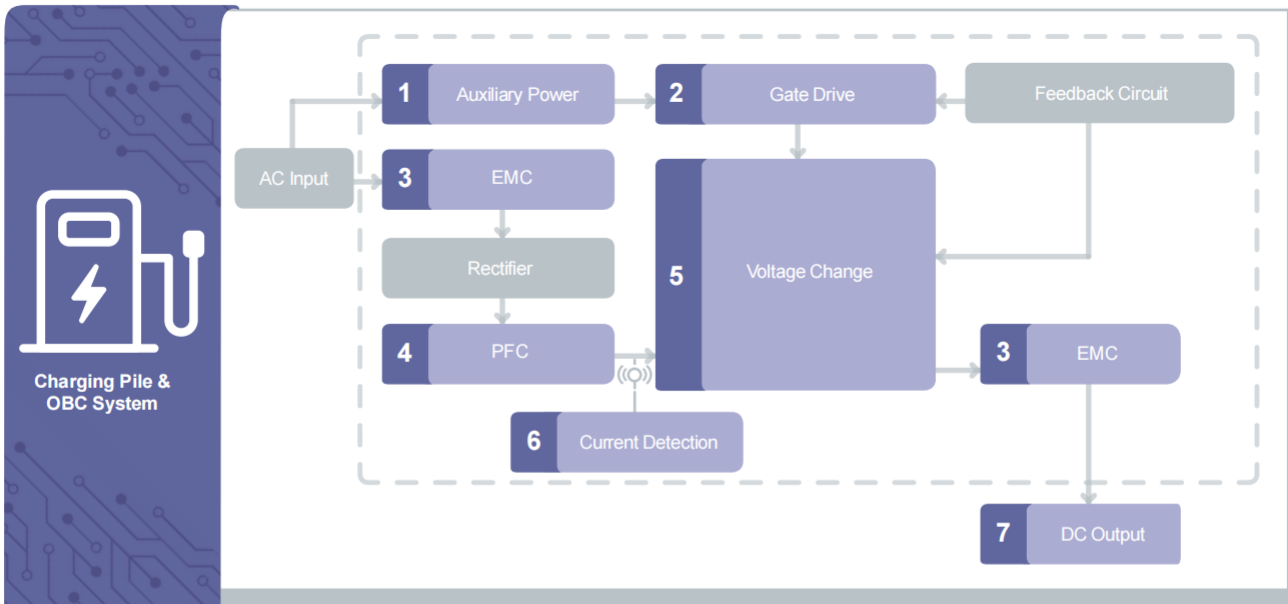

Charging Pile & OBC System

1	Auxiliary Power	
Transformer / ATWPEP & ATWPEF Series		ATWPEP ATWPEF
2	Gate Drive	
Gate Drive Transformer / ATWPEP Series		ATWPEP
3	EMC	
High Current Power Inductor / AMWPQ Series		AMWPQ
Ring Coil / ARCDC Series		ARCDC
4	PFC	
Boost Choke / ATWPEQ Series		ATWPEQ
Ring Coil / ARLDC Series		ARLDC50 ARLDC58
5	Voltage Change	
LLC Transformer / ATWPPQ Series		ATWPPQ50 ATWPPQ65
6	Current Detection	
Current Transformer / ATWPEP Series		ATWPEP ATWPEP06
7	DC Output	
Common Mode Inductor / AMCW & ACSR Series		AMCW ACSR