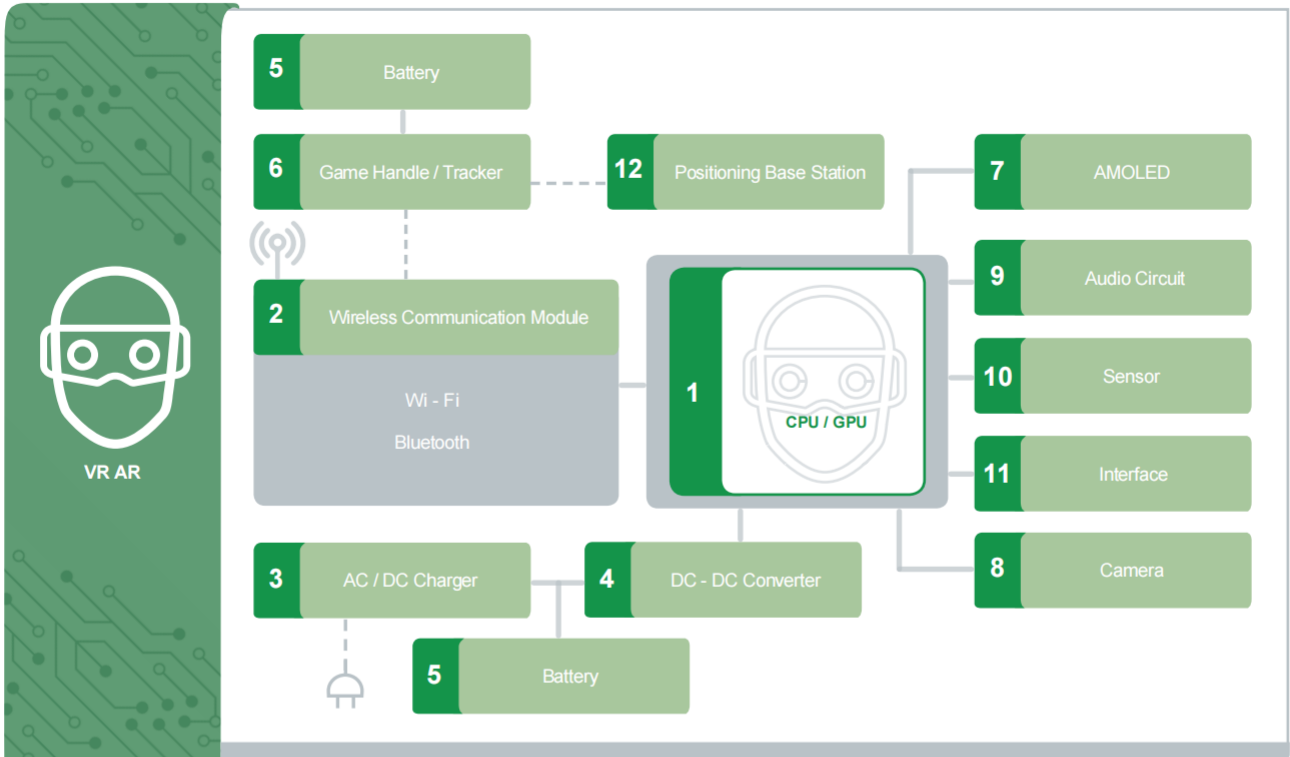

1	CPU GPU	
Chip NTC Thermistor / SDNT Series		SDNT
Multilayer Chip Ferrite Bead / SZ & SZ - C & HZ & HPZ Series		SZ / SZ - C / HZ / HPZ
2	Wireless Communication Module	
Multilayer Chip Ceramic Inductor / SDCL Series		SDCL
Wire Wound Chip Ceramic Inductor / MWSD - C Series		MWSD - C
Multilayer Chip High Q Inductor / HQ Series		HQ
Multilayer Chip Coupler / SLCP Series		SLCP
Multilayer Chip Balun / SLBL Series		SLBL
Multilayer Chip LC Fitter / SLFB & SLFL Series		SLFB / SLFL
Multilayer Chip Diplexer / SLFD Series		SLFD
3	AC / DC Charger	
Wire Wound Electronic Transformer / TWP Series		TWP
Chip NTC Thermistor / SDNT Series		SDNT
4 / 5	Battery DC / DC Converter	
Wire Wound SMD Power Inductors / SWPA Series		SWPA
Wire Wound SMD Power Inductors / WPN Series		WPN
Wire Wound SMD Power Inductors / SPH Series		SPH
Mini Molded Chip Power Inductors / MWTC Series		MWTC