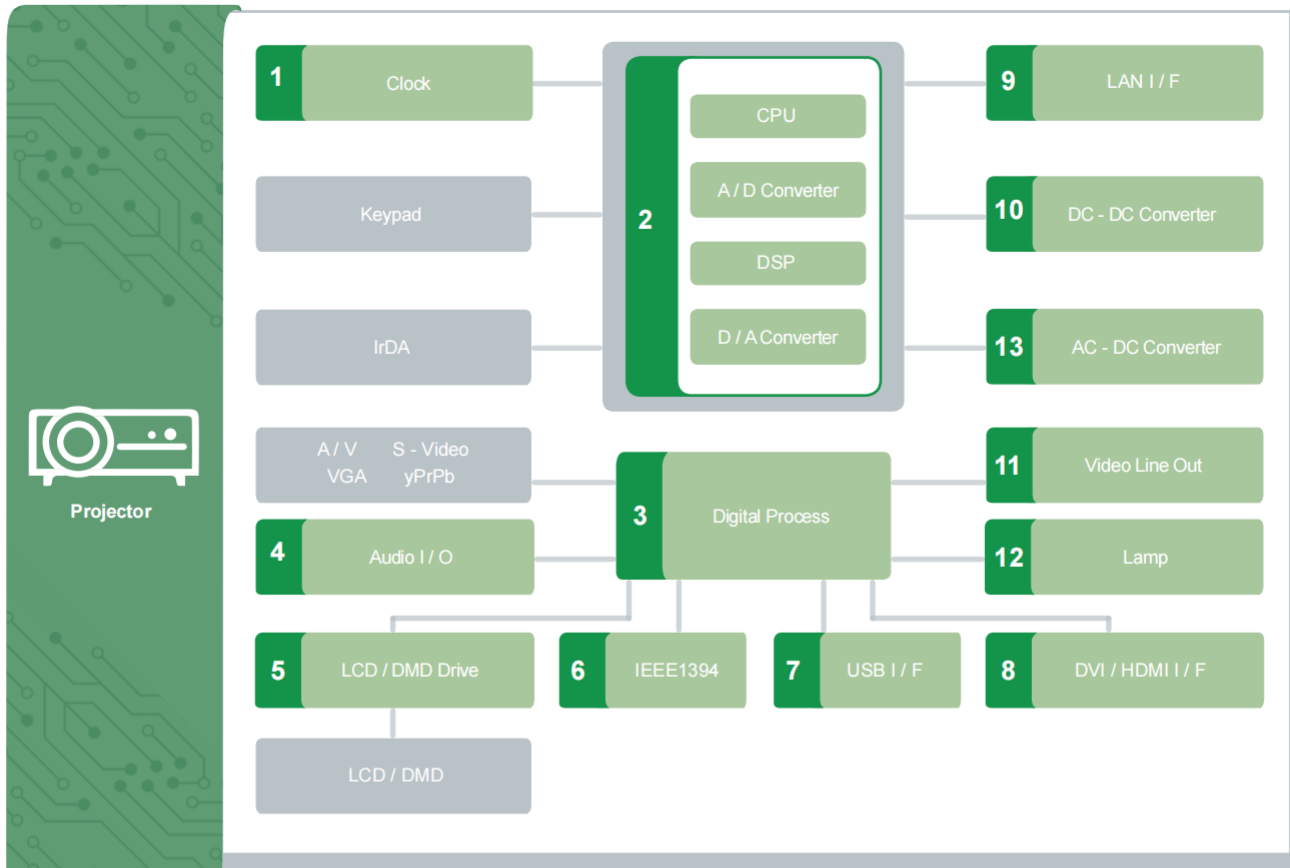

Projector

1	Clock	
	Multilayer Chip Ferrite Bead / SZ Series	SZ
2	CPU, DSP, A / D Converter, D / A Converter	
	Multilayer Chip Ferrite Inductor / SDFL Series	SDFL
	Wire Wound Chip Ceramic Inductor / SDWL - C Series	SDWL - C
	Multilayer Chip Ferrite Bead / GZ & SZ & PZ & UPZ Series	GZ / SZ / PZ / UPZ
	Multilayer Chip High Q Inductor / HQ Series	HQ
	Chip Solid Tantalum Capacitors / TC2 & TC3 Series	TC2 / TC3
	Wire Wound SMD Power Inductors / SWPA & SPH & WPN Series	SWPA / SPH / WPN
3	Digital Process	
	Multilayer Chip Ferrite Bead / GZ & SZ & PZ & UPZ Series	GZ / SZ / PZ / UPZ
4	Audio I / O	
	Multilayer Chip Ferrite Bead / GZ & SZ Series	GZ / SZ
	Multilayer Chip Varistor / SDV Series	SDV
	Chip Solid Tantalum Capacitors / TC2 & TC3 Series	TC2 / TC3