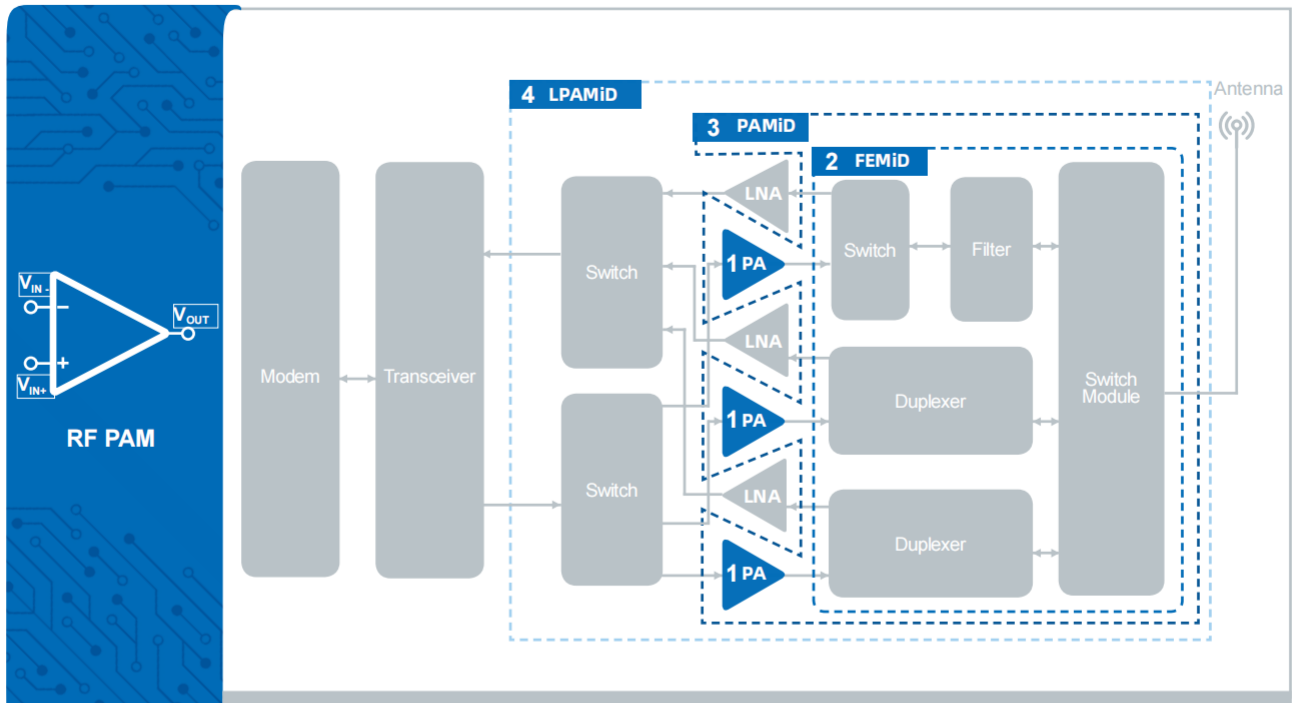

1	PA	
	Multilayer Chip Ceramic Inductor / SDCL Series	SDCL
	The Film RF Inductor / HQ & UHQ Series	HQ / UHQ
2	FEMiD	
	Multilayer Chip Ceramic Inductor / SDCL Series	SDCL
	The Film RF Inductor / HQ & UHQ Series	HQ / UHQ
	Multilayer Chip LC Fitter / SLFB Series	SLFB
3	PAMiD	
	Multilayer Chip Ceramic Inductor / SDCL Series	SDCL
	The Film RF Inductor / HQ & UHQ Series	HQ / UHQ
	Multilayer Chip LC Fitter / SLFB Series	SLFB
4	LPAMiD	
	Multilayer Chip Ceramic Inductor / SDCL Series	SDCL
	The Film RF Inductor / HQ & UHQ Series	HQ / UHQ
	Multilayer Chip LC Fitter / SLFB Series	SLFB