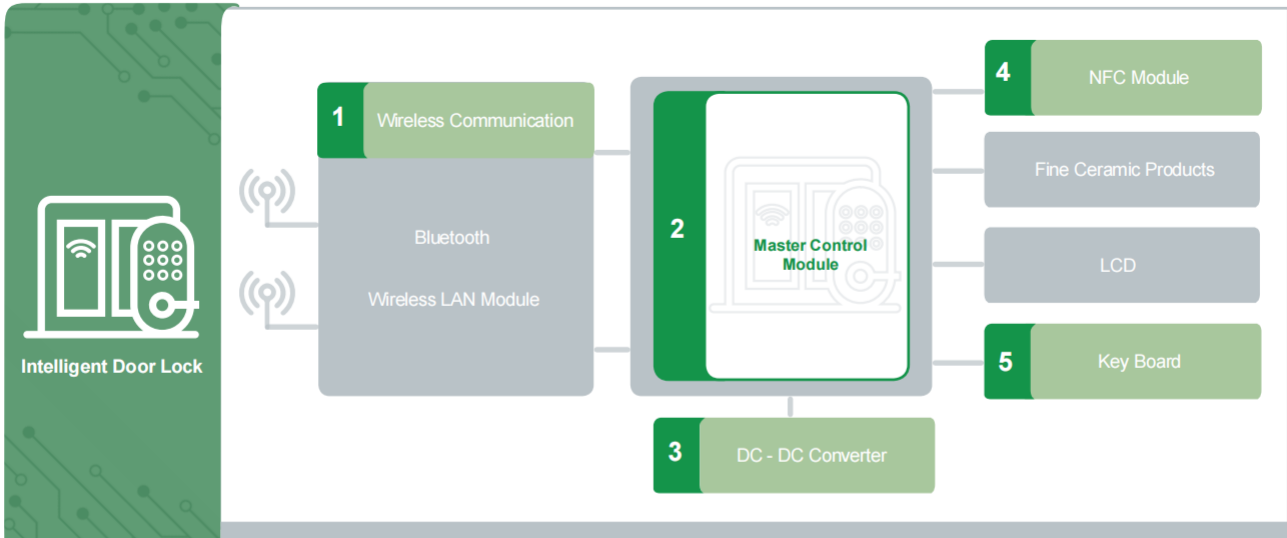

Intelligent Door Lock

1 Wireless Communication Module	
Multilayer Chip Ceramic Inductor / SDCL Series	SDCL
Wire Wound Chip Ceramic Inductor / SDWL - C Series	SDWL - C
Multilayer Chip High Q Inductor / HQ Series	HQ
Multilayer Chip Ferrite Bead / SZ & HZ Series	SZ / HZ
Multilayer Chip Antenna / SLDA Series	SLDA
Multilayer Chip Balun / SLBL Series	SLBL
Multilayer Chip LC Fitter / SLFB & SLFL Series	SLFB / SLFL
Multilayer Chip Power Inductor / MPH & MCL Series	MPH / MCL
2 Master Control Module	
Multilayer Chip Ferrite Bead / SZ & HZ & HPZ Series	SZ / HZ / HPZ
3 DC - DC Converter	
Wire Wound SMD Power Inductor / SWPA & SPH & WPN Series	SWPA / SPH / WPN
Multilayer Chip Ferrite Bead / PZ & UPZ & EPZ Series	PZ / UPZ / EPZ
Multilayer Chip Power Inductor / MPH & MCL Series	MPH / MCL
4 NFC Module	
Wire Wound Chip Ferrite Inductor / WL - FS Series	WL - FS
Wire Wound Chip Ferrite Inductor / MWSD - FE Series	MWSD - FE
Flexible NFC Antenna MNFA Series	MNFA
5 Key Board	
Multilayer Chip Varistor for Voltage surge Suppression / SDVL - HS Series	SDVL - HS