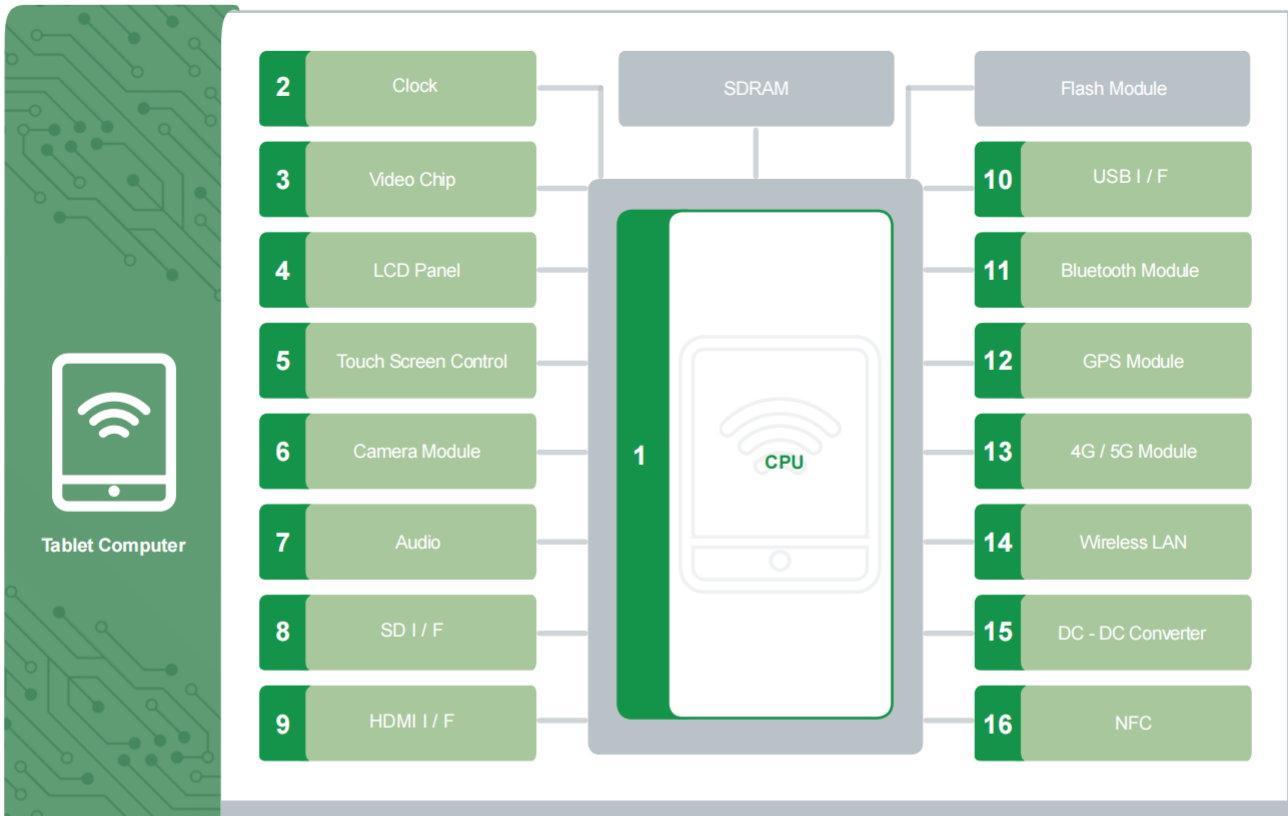

Tablet Computer

1 / 2 / 3	CPU / Clock / Video Chip	SZ / PZ / UPZ
Multilayer Chip Ferrite Bead / SZ & PZ & UPZ Series		
4 / 5	LCD Panel / Touch Screen Control	SDMM
Multilayer Chip Common Mode Filter / SDMM Series		
Chip NTC Thermistor / SDNT Series	SDNT	
Multilayer Chip Ferrite Bead / GZ & SZ & PZ & UPZ Series	GZ / SZ / PZ / UPZ	
6	Camera Module	PZ / UPZ
Multilayer Chip Ferrite Bead / PZ & UPZ Series		
Multilayer Chip Common Mode Filter / SDMM Series	SDMM	
Multilayer Chip Power Inductor / MPH Series	MPH	
7	Audio	MZAS / MZAH
Multilayer Chip Ferrite Bead / MZAS & MAZH Series		
Wire Wound Chip Ferrite Inductor / WL - FS Series	WL - FS	
8 / 9	SD I / F / HDMI I / F	SZ / PZ
Multilayer Chip Ferrite Bead / SZ & PZ Series