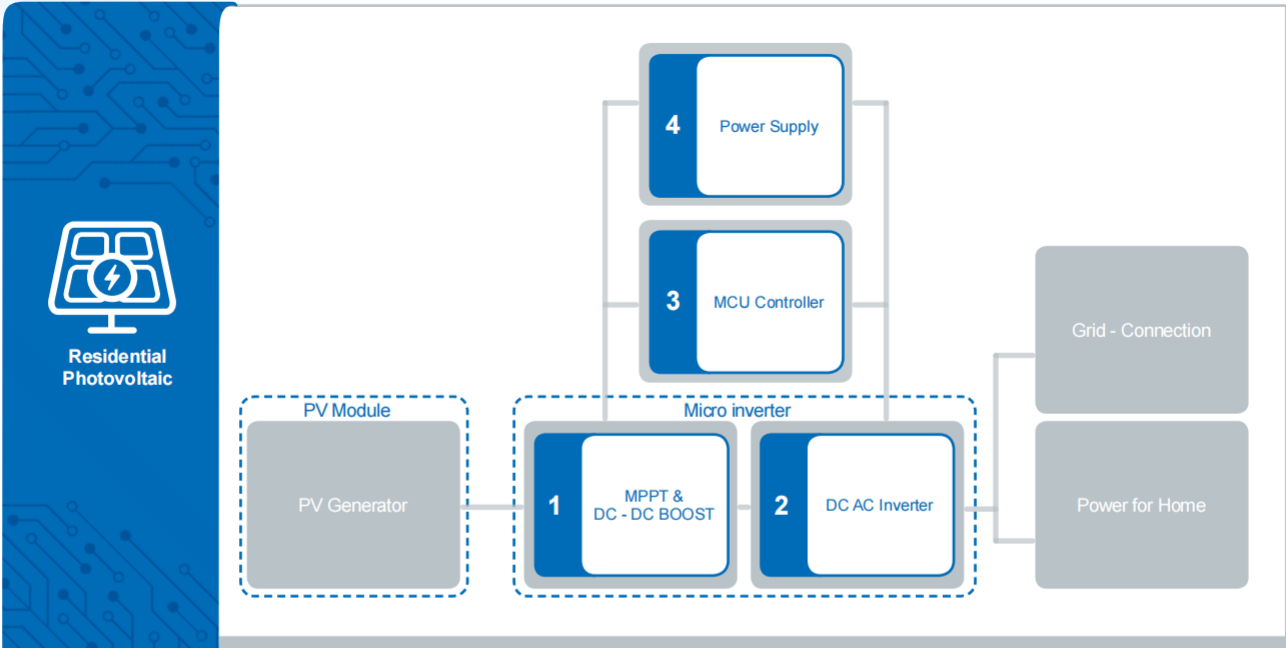

Micro Inverter

1	MPPT & DC - DC Boost	
Current Transformer / TWPEE Series		TWPEE
Main Transformer / PQ34 Series		PQ34
2	DC AC Inverter	
Current Transformer / TWPEE Series		TWPEE
CMC Inductor / RCDC Series		RCDC
3	MCU Controller	
Wire Wound Power Inductor / SWPA & SPH & WPN Series		SWPA / SPH / WPN
Molded Power Inductor / MWSA Series		MWSA
Multilayer Chip Ferrite Bead / GZ & PZ & EPZ Series		GZ / PZ / EPZ
4	Power Supply	
Flyback Transformer / TWPEP Series		TWPEP