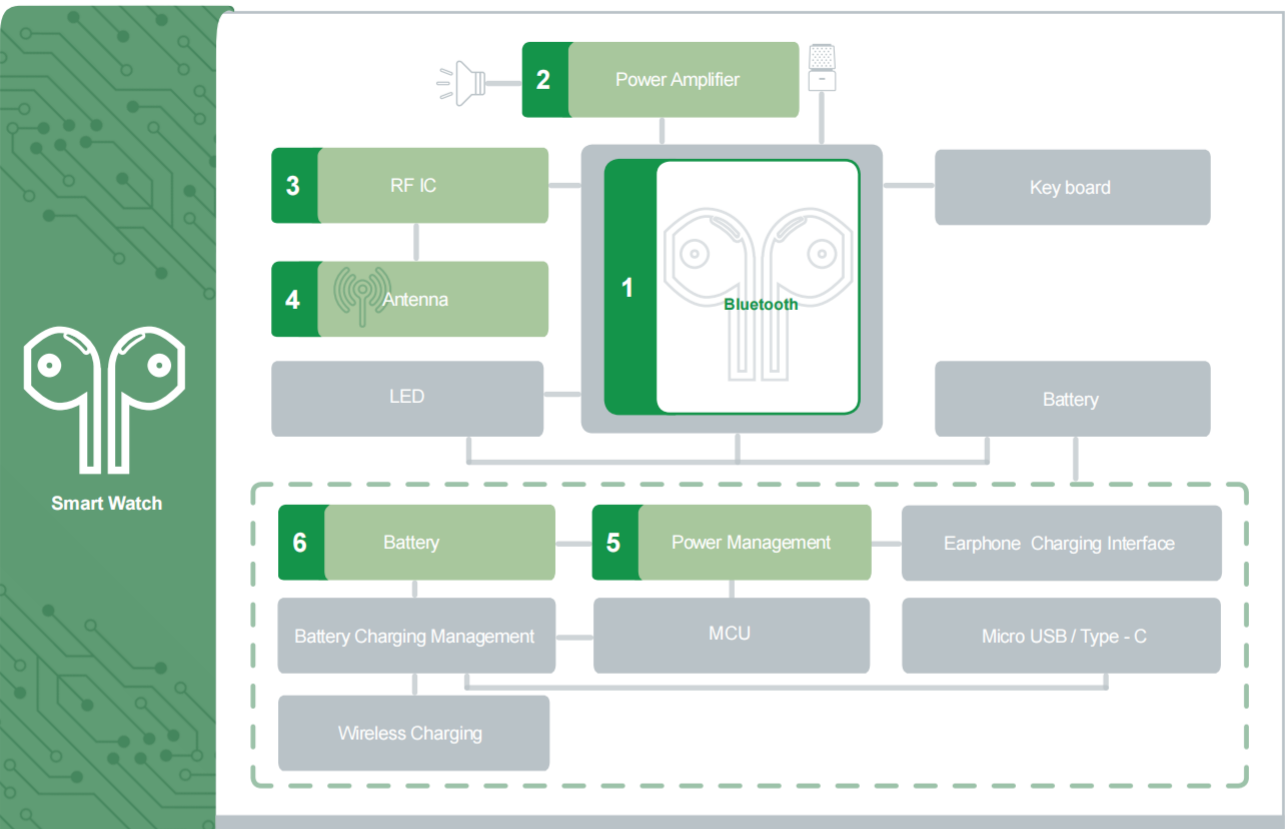

Wireless Earphone

1	Bluetooth	
	Multilayer Power Inductor / MCL & MPH Series	MPH
	Wire Wound Chip Ferrite Inductor / MWSD - FE Series	MWSD - FE
2	Power Amplifier	
	Multilayer Chip Ferrite Bead / HZ & HPZ Series	HZ / HPZ
	Solid Tantalum Chip Multilayer Chip Audio Bead / MZAS & MZAH Series	MZAS / MZAH
3	RF	
	Multilayer Chip High Q Inductor / HQ Series	HQ
	Multilayer Chip Inductor / SDCL Series	SDCL
4	Antenna	
	Multilayer Chip Antenna / SLDA Series	SLDA
5	Power Management	
	Wire Wound Chip Power Inductor / SWPA & SPH & WPN Series	SWPA / SPH / WPN
	Molding Inductor / MWTC Series	MWTC
6	Battery	
	Chip Temp. Sensing NTC Thermistor / SDNT Series	SDNT