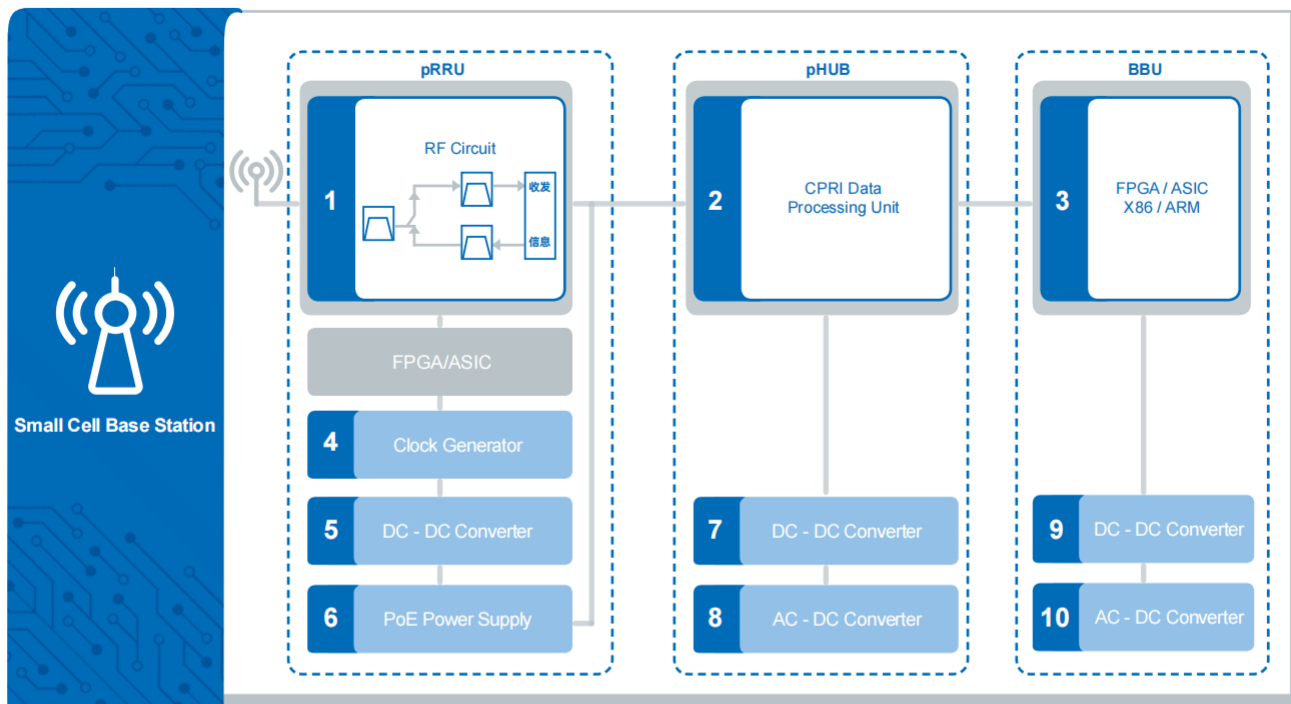

Small Cell Base Station

1	RF Circuit	
	Wire Wound Chip Ceramic Inductor / MWSD - C Series	MWSD - C
	Wire Wound Chip Ceramic Inductor / SDWL - C Series	SDWL - C
	Multilayer Chip High Q Inductor / HQ Series	HQ
	Multilayer Chip Ceramic Inductor / SDCL Series	SDCL
	Multilayer Chip LC Fitter / SLFB Series	SLFB
	Multilayer Chip Balun / SLBL Series	SLBL
	Multilayer Chip LC Coupler / SLCP Series	SLCP
	Dielectric Waveguide Filter / VFCD & VFCD Series	VFCD / VFCD
2	CPRI Data Processing Unit	
	Multilayer Chip Ferrite Inductor / SDFL Series	SDFL
	Wire Wound Chip Ferrite Inductor / SDWL - FW Series	SDWL - FW
	Multilayer Chip Ferrite Bead / GZ & PZ & UPZ & EPZ Series	GZ / PZ / UPZ / EPZ
	Chip Solid Tantalum Capacitors / TC2 & TC3 Series	TC2 / TC3
3	Base - band Processor	
	Multilayer Chip Ferrite Bead / PZ & UPZ & EPZ Series	PZ / UPZ / EPZ
	Chip Solid Tantalum Capacitors / TC2 & TC3 Series	TC2 / TC3
	Chip NTC Thermistor / SDNT Series	SDNT