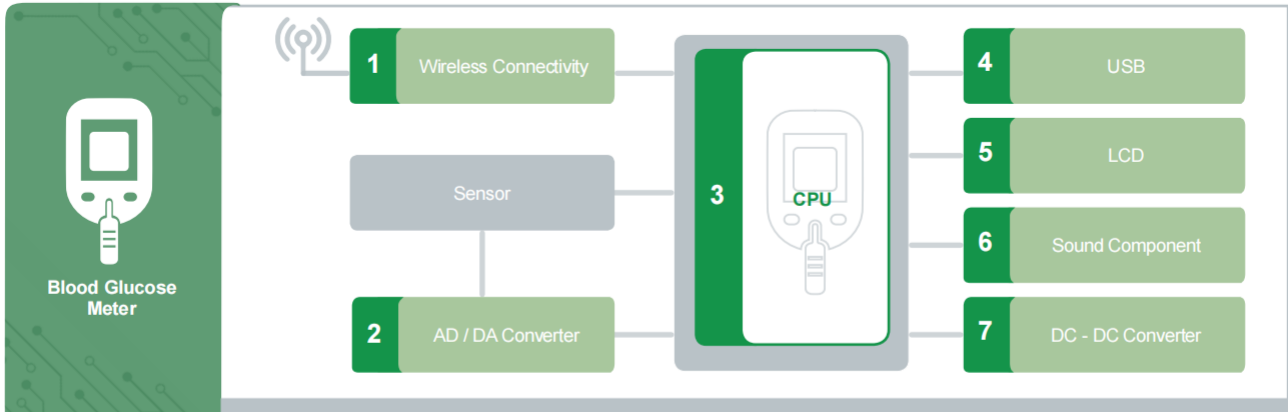

Blood Glucose Meter

1	Wireless Connectivity	
	Multilayer Chip Ceramic Inductor / SDCL Series	SDCL
	Wire Wound Chip Ceramic Inductor / MWSD - C Series	MWSD - C
	Multilayer Chip High Q Inductor / HQ Series	HQ
	Multilayer Chip Ferrite Bead / SZ & HZ Series	SZ / HZ
	Multilayer Chip Antenna / SLDA Series	SLDA
	Multilayer Chip Balun / SLBL Series	SLBL
	Multilayer Chip LC Fitter / SLFB & SLFL Series	SLFB / SLFL
	Multilayer Chip Power Inductor / MPH Series	MPH
2	AD / DA Converter	
	Multilayer Chip Ferrite Bead / PZ & UPZ & EPZ Series	PZ / UPZ / EPZ
	Chip NTC Thermistor / SDNT Series	SDNT
3	CPU	
	Multilayer Chip Ferrite Bead / PZ & UPZ Series	PZ / UPZ
4	USB	
	Multilayer Chip Ferrite Bead / PZ & UPZ Series	PZ / UPZ
	Wire Wound Chip Common Mode Choke Coil / SDCW Series	SDCW
5	LCD	
	Multilayer Chip Varistor / SDV Series	SDV
	Multilayer Chip Ferrite Bead / SZ & HZ & PZ & UPZ Series	SZ / HZ / PZ / UPZ
	Wire Wound SMD Power Inductor / SWPA & SPH & WPN Series	SWPA / SPH / WPN
6	Sound Component	
	Multilayer Chip Ferrite Bead / SZ & HZ Series	SZ / HZ
	Multilayer Chip Varistor / SDV Series	SDV
7	DC - DC Converter	
	Multilayer Chip Ferrite Bead / PZ & UPZ & EPZ Series	PZ / UPZ / EPZ
	Wire Wound SMD Power Inductor / SWPA & SPH & WPN Series	SWPA / SPH / WPN
	Chip NTC Thermistor / SDNT Series	SDNT