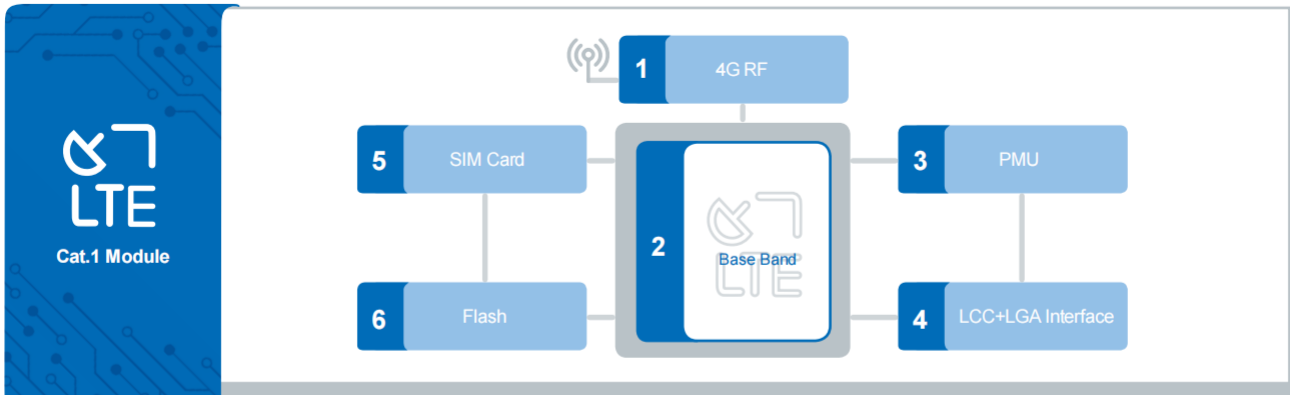

Cat.1 Module

1	4G RF	
	Multilayer Chip Ceramic Inductor / SDCL Series	SDCL
	The Film RF Inductor / HQ Series	HQ
	Multilayer Chip LC Fitter / SLFB & SLFL Series	SLFB / SLFL
2	Base Band	
	Multilayer Chip Ferrite Bead / SZ & HZ & HPZ Series	SZ / HZ / HPZ
3	PMU	
	Multilayer Chip Ferrite Bead / PZ & UPZ & EPZ Series	PZ / UPZ / EPZ
	Multilayer Chip Power Inductor / MPH Series	MPH
	Wire Wound SMD Power Inductors / SWPA & SPH & WPN & WPG Series	SWPA / SPH / WPN / WPG
	Mini Molded Chip Power Inductors / MWTC Series	MWTC