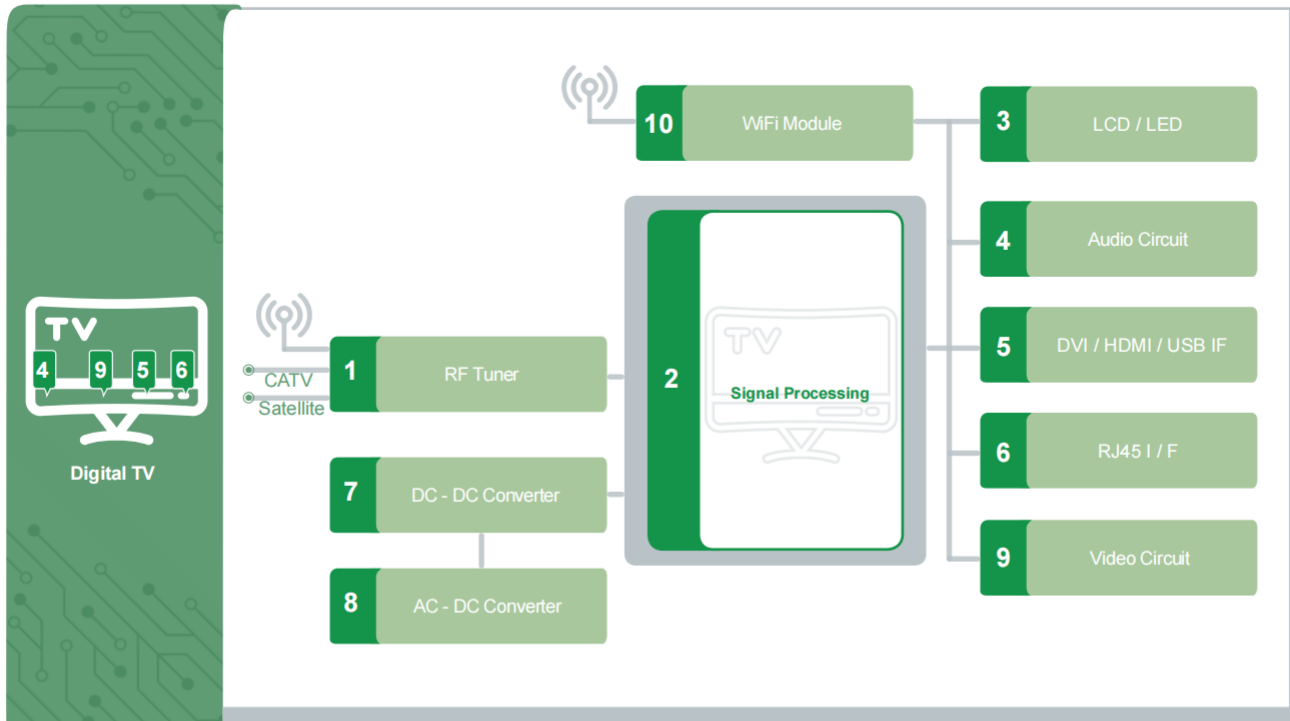

Digital TV

1 RF Tuner	
Multilayer Chip Ceramic Inductor / SDCL Series	SDCL
Wire Wound Chip Balun Transformer / BW Series	BW
2 Signal Processing	
Multilayer Chip Ferrite Inductor / SDFL Series	SDFL
Wire Wound SMD Power Inductor / SWPA & SPH & WPN Series	SWPA / SPH / WPN
Multilayer Chip Ferrite Bead / GZ & SZ & PZ & UPZ Series	GZ / SZ / PZ / UPZ
3 LCD / LED	
Multilayer Chip Varistor / SDV Series	SDV
Multilayer Chip Ferrite Bead / SZ & PZ & UPZ Series	SZ / PZ / UPZ
Wire Wound Chip Common Mode Choke Coil / SDCW Series	SDCW
Chip NTC Thermistor / SDNT Series	SDNT
Wire Wound SMD Power Inductor / SWPA & SPH & WPN Series	SWPA / SPH / WPN