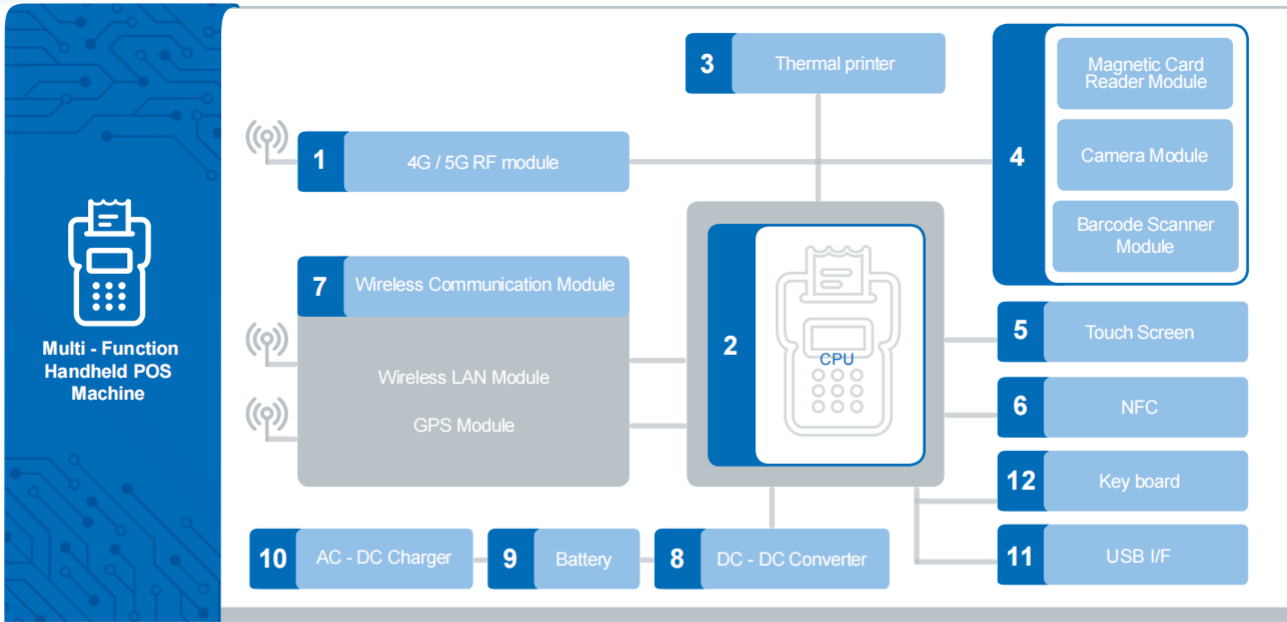

Multi - Function Handheld POS Machine

1	4G / 5G RF module	
	Multilayer Chip Ceramic Inductor / SDCL Series	SDCL
	Wire Ceramic Inductor / MWSD - C Series	MWSD - C
	Chip NTC Thermistor / SDNT Series	SDNT
	Multilayer Chip Ferrite Bead / HZ & HPZ Series	HZ / HPZ
	Multilayer Chip High Q Inductor / HQ Series	HQ
2	CPU	
	Multilayer Chip Ferrite Bead / SZ & HZ & HPZ Series	SZ / HZ / HPZ
	Chip Solid Tantalum Capacitors / TC2 & TC3 Series	TC2 / TC3
3	Thermal printer	
	Multilayer Chip Ferrite Bead / SZ & HZ & HPZ Series	SZ / HZ / HPZ
	Chip NTC Thermistor / SDNT Series	SDNT
4	Magnetic Card Reader Module / Camera Module / BarcodeScanner Module	
	Multilayer Chip Varistor / SDV Series	SDV
	Multilayer Chip Ferrite Bead / SZ & HZ & HPZ Series	SZ / HZ / HPZ
	Multilayer Chip Power Inductor / MPH Series	MPH
	Chip NTC Thermistor / SDNT Series	SDNT
	Multilayer Common Mode Choke / SDMM Series	SDMM
5	Touch Screen	
	Multilayer Chip Varistor / SDV Series	SDV
	Multilayer Ferrite Bead / SZ & HZ & PZ & UPZ Series	SZ / HZ / PZ / UPZ
	Multilayer Common Mode Choke / SDMM Series	SDMM
	Wire Power Inductor / SWPA & SPH & WPN Series	SWPA / SPH / WPN