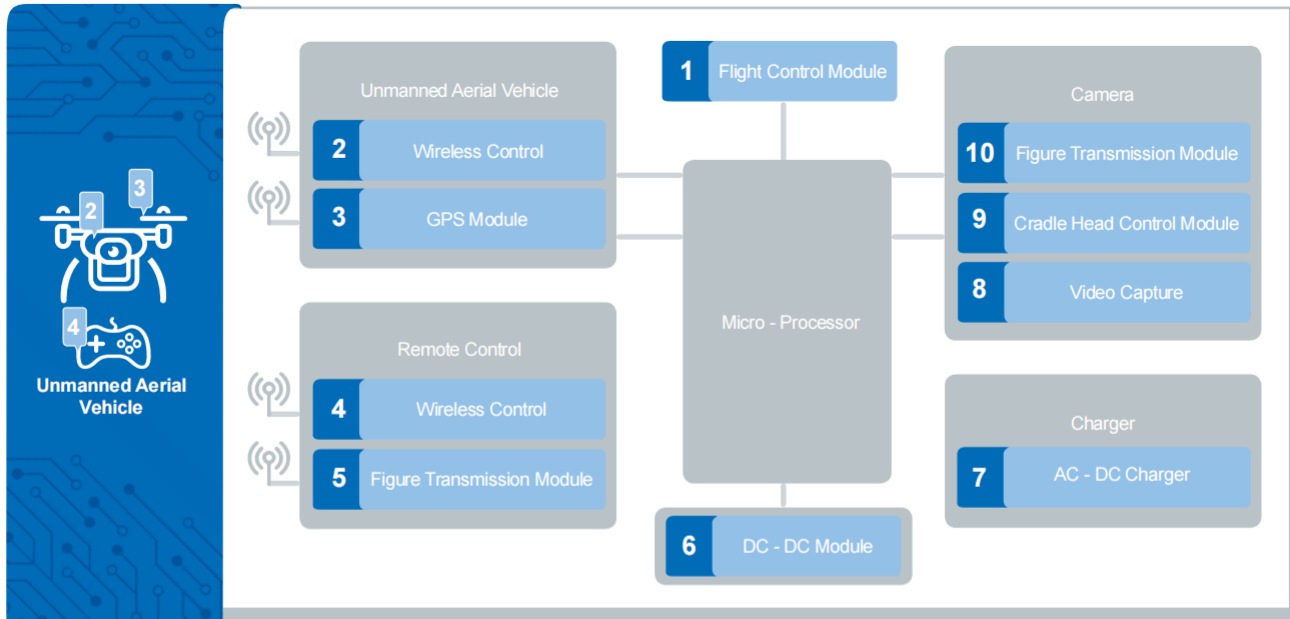

Unmanned Aerial Vehicle

1 Flight Control Module	
Molding Power Inductor / MWTC & WT Series	MWTC / WT
Wire Wound SMD Power Inductor / SWPA & SPH & WPN Series	SWPA / SPH / WPN
Multilayer Chip Ferrite Bead / HZ & HPZ Series	HZ / HPZ
2 Machine Body Wireless Control	
Multilayer Chip Ceramic Inductor / SDCL Series	SDCL
Wire Wound Chip Ceramic Inductor / SDWL - C & MWSD - C Series	SDWL - C MWSD - C
Multilayer Chip LC Filter / SLFB & SLFL Series	SLFB / SLFL
Multilayer Chip Diplexer / SLFD Series	SLFD
Multilayer Chip Antenna / SLDA Series	SLDA
3 GPS Module	
Multilayer Chip Ferrite Bead / SZ & HZ & HPZ Series	SZ / HZ / HPZ
Multilayer Chip Common Mode Filter / SDMM Series	SDMM
Wire Wound Chip Ceramic Inductor / SDWL - C & MWSD - C Series	SDWL - C MWSD - C
Multilayer Chip Ceramic Inductor / SDCL Series	SDCL