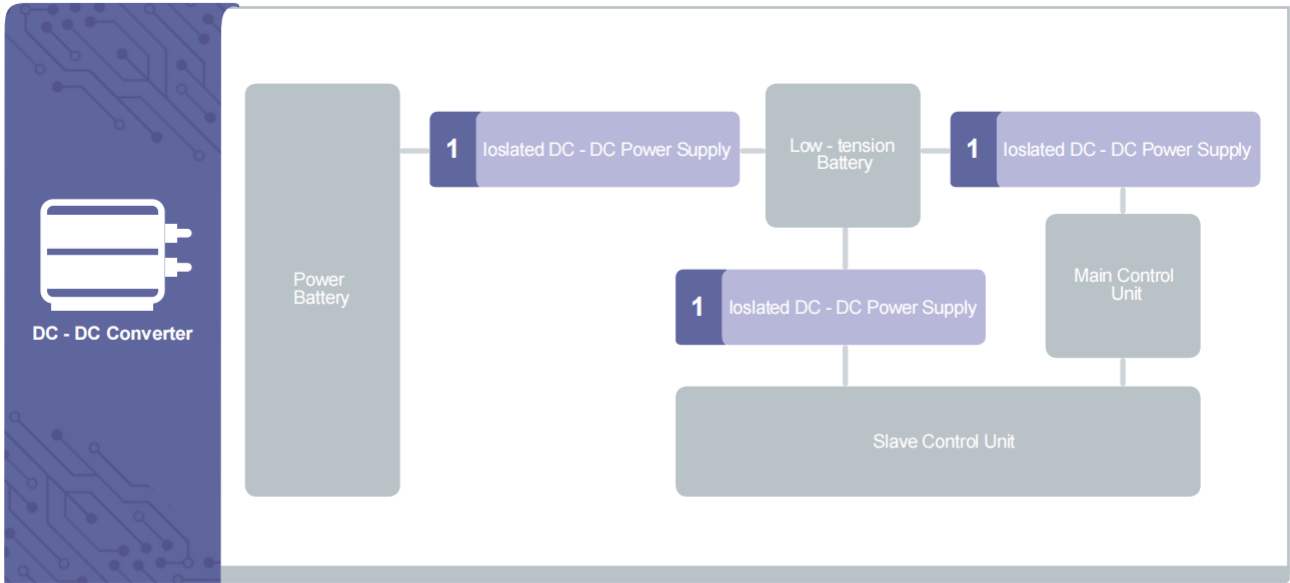

DC - DC Converter

1 DC - DC Converter	
Power Inductor / ASWPA & AMWPH & AMWPB & AMP & AMWPQ & AMPT Series	ASWPA AMP AMWPH AMWPQ AMWPB AMPT
Transformer / ATWPEP Series	ATWPEP