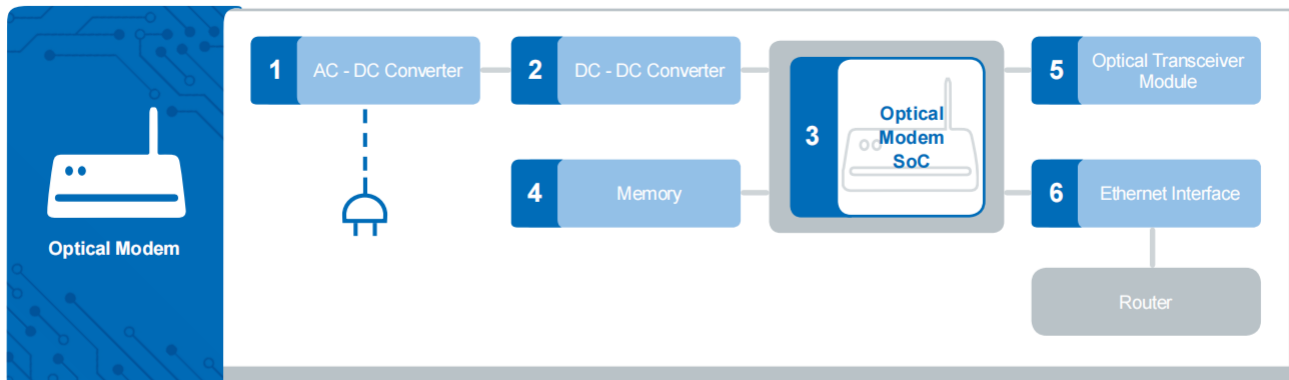

Optical Modem

1	AC - DC Converter	
	Wire Wound Electronic Transformer / TWP Series	TWP
	Chip NTC Thermistor / SDNT Series	SDNT
2	DC - DC Converter	
	Wire Wound SMD Power Inductors / SWPA Series	SWPA
	Wire Wound SMD Power Inductors / WPN Series	WPN
	Wire Wound SMD Power Inductors / SPH Series	SPH
	Mini Molded Chip Power Inductors / MWTC Series	MWTC
3	Router SoC	
	Chip NTC Thermistor / SDNT Series	SDNT
	Multilayer Chip Ferrite Bead / SZ & SZ - C & HZ & HPZ Series	SZ / SZ - C / HZ / HPZ
4	Memory	
	Multilayer Chip Ferrite Bead / GZ & PZ & UPZ Series	GZ / PZ / UPZ
5	Optical Transceiver Module	
	Chip NTC Thermistor / SDNT Series	SDNT
	Multilayer Chip Ceramic Inductor / SDCL Series	SDCL
	Wire Wound Chip Ceramic Inductor MWSD - C Series	MWSD - C
	Multilayer Chip High Q Inductor / HQ Series	HQ
	Wire Wound SMD Power Inductor / SWPA & SPH & WPN Series	SWPA / SPH / WPN
	Mini Molded Chip Power Inductors / MWTC Series	MWTC
	Multilayer Chip Ferrite High Frequency Bead / MZOH Series	MZOH
	Leadless NTC Thermistor / SDNC Series	SDNC
6	Ethernet Interface	
	Multilayer Chip Varistor / SDV Series	SDV
	Multilayer Chip Common Mode Filter / SDMM Series	SDMM
	Autotransformer / CWS Series	CWS