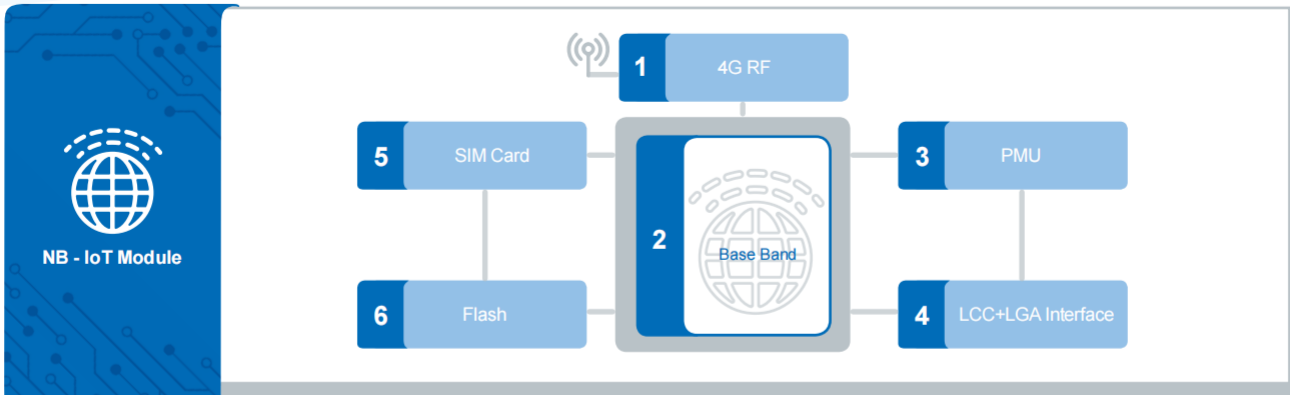

NB - IoT Module

1	4G RF	
Multilayer Chip Ceramic Inductor / SDCL Series		SDCL
The Film RF Inductor HQ & UHQ Series		HQ / UHQ
Multilayer Chip LC Fitter / SLFB & SLFL Series		SLFB / SLFL
Multilayer Chip Balun / SLBL Series		SLBL
2	Base Band	
Multilayer Chip Ferrite Bead / SZ & HZ & HPZ Series		SZ / HZ / HPZ
3	PMU	
Multilayer Chip Ferrite Bead / PZ & UPZ & EPZ Series		PZ / UPZ / EPZ
Multilayer Chip Power Inductor / MPH Series		MPH
Wire Wound SMD Power Inductors / SWPA & SPH & WPN & WPG Series		SWPA / SPH / WPN / WPG
Mini Molded Chip Power Inductors / MWTC Series		MWTC