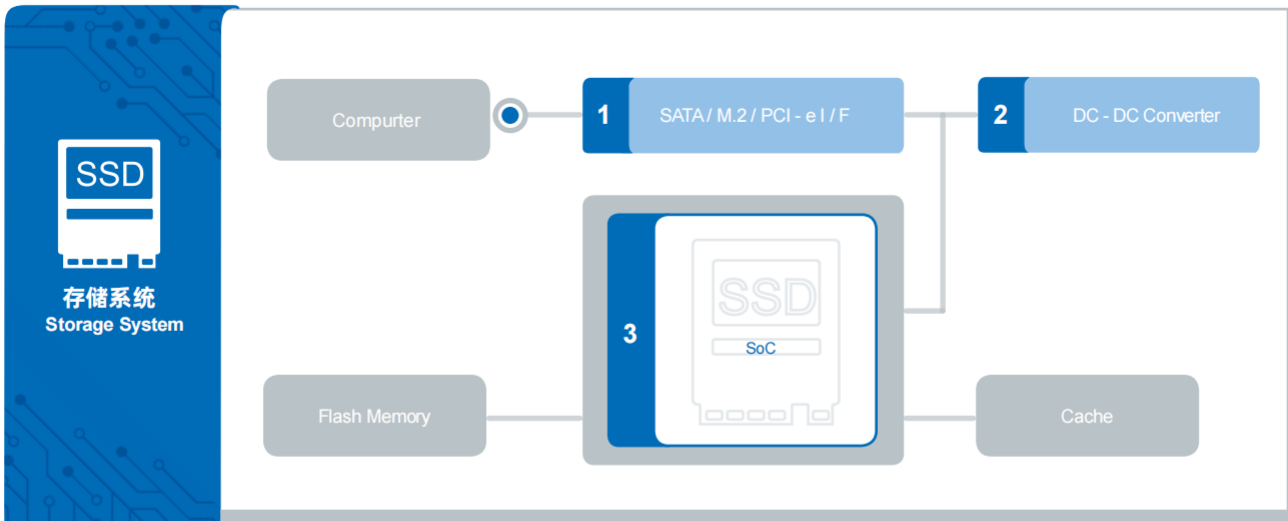

Storage System

1	SATA / M.2 / PCI - e I / F	
Multilayer Chip Common Mode Filter / SDMM Series		SDMM
Multilayer Chip Varistor / SDV Series		SDV
Multilayer Chip Ferrite Bead / HZ & SZ Series		HZ / SZ
2	DC - DC Converter	
Mini Molded Chip Power Inductors / MWTC Series		MWTC
Chip Solid Polymer Tantalum Capacitors / TC3 Series		TC3
Multilayer Chip Ferrite Bead / PZ & UPZ & EPZ Series		PZ / UPZ / EPZ
3	SoC	
Chip Temp. Sensing NTC Thermistor / SDNT Series		SDNT
Multilayer Chip Ferrite Bead / HZ & SZ Series		HZ / SZ