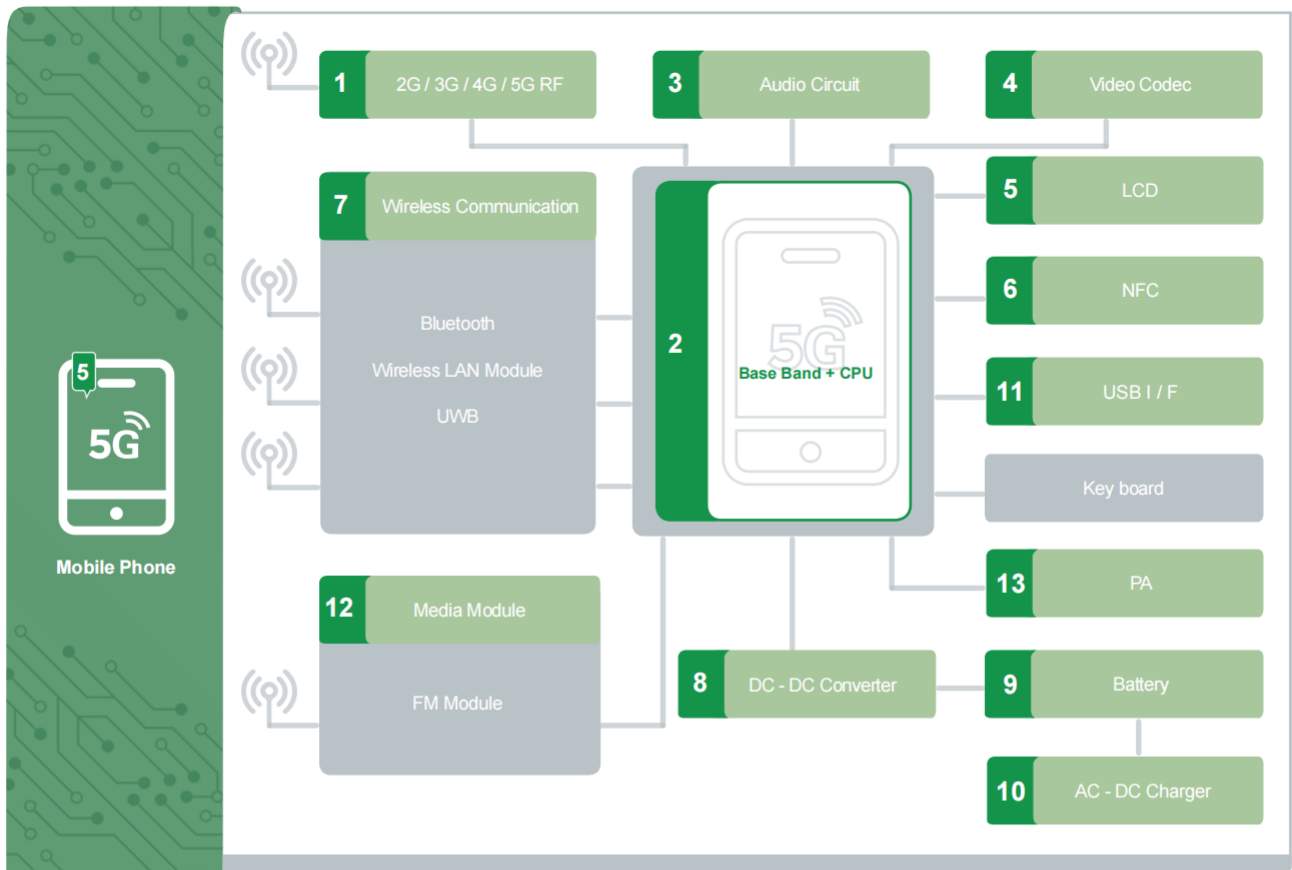

Mobile Phone

1	2G / 3G / 4G / 5G RF	
Multilayer Chip Ceramic Inductor / SDCL Series		SDCL
Wire Wound Chip Ceramic Inductor / MWSD - C Series		MWSD - C
Chip NTC Thermistor / SDNT Series		SDNT
Multilayer Chip Ferrite Bead / HZ & HPZ Series		HZ / HPZ
The Film RF Inductor / HQ & UHQ Series		HQ / UHQ
Multilayer Chip LC Filter / SLFB & SLFL Series		SLFB / SLFL
Multilayer Chip LC Diplexer & Triplexer / SLFD & SLFT Series		SLFD
Multilayer Chip Balun / SLBL Series		SLBL
2	Base Band + CPU	
Multilayer Chip Ferrite Bead / SZ & HZ & HPZ Series		SZ / HZ / HPZ
3	Audio Circuit	
Multilayer Chip Ferrite Bead / MZAH & MZAS Series		MZAH / MZAS
Wire Wound Ferrite Bead / WHZ - F Series		WHZ - F
Multilayer Chip Ferrite Bead / GZ & HZ & HPZ Series		GZ / PZ / HPZ