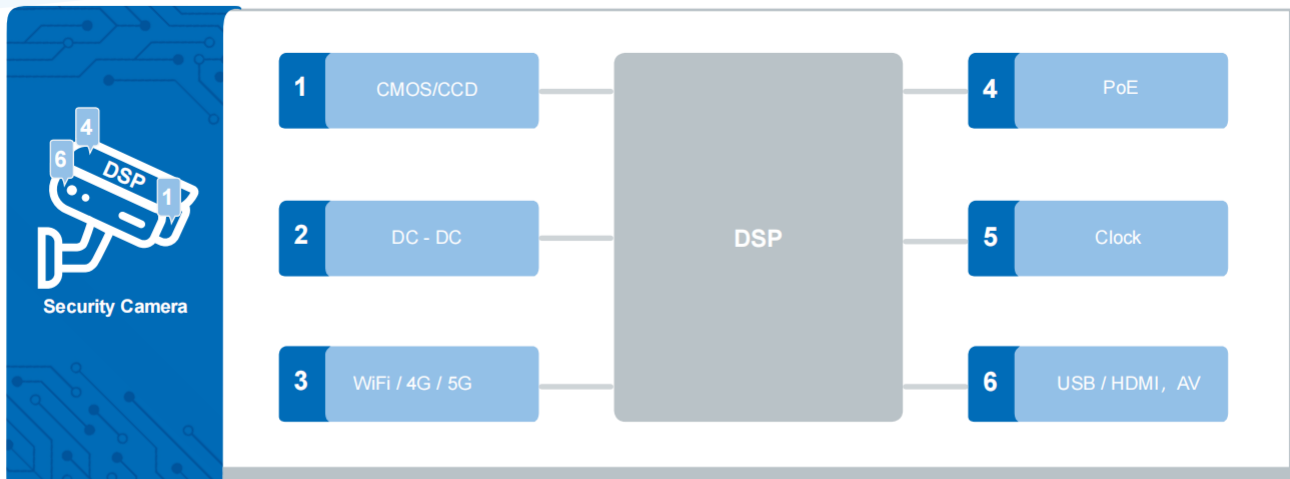

Security Camera

1	CMOS / CCD	
	Multilayer Chip Ferrite Bead / PZ & UPZ Series	PZ / UPZ
	Multilayer Chip Varistor / SDV Series	SDV
2	DC - DC	
	Multilayer Chip Ferrite Bead / PZ & UPZ & EPZ Series	PZ / UPZ / EPZ
	Wire Wound SMD Power Inductor / SWPA & SPH & WPN Series	SWPA / SPH / WPN
3	WiFi / 3G / 4G	
	Multilayer Chip Ceramic Inductor / SDCL Series	SDCL
	Multilayer Chip Antenna / SLDA Series	SLDA
	Multilayer Chip LC Filter / SLFB & SLFL Series	SLFB / SLFL
	Multilayer Chip Balun Filter / SLBL Series	SLBL
	Multilayer Chip High Q Inductor / HQ Series	HQ
4	PoE	
	Multilayer Chip Varistor for Voltage Surge Suppression / SDVL-HS Series	SDVL - HS
5	Clock	
	Multilayer Chip Ferrite Bead / SZ Series	SZ
6	USB / HDMI, AV	
	Multilayer Chip Ferrite Bead / PZ & UPZ Series	PZ / UPZ
	Wire Wound Chip Common Mode Choke Coil / SDCW Series	SDCW
	Multilayer Chip Varistor / SDV Series	SDV