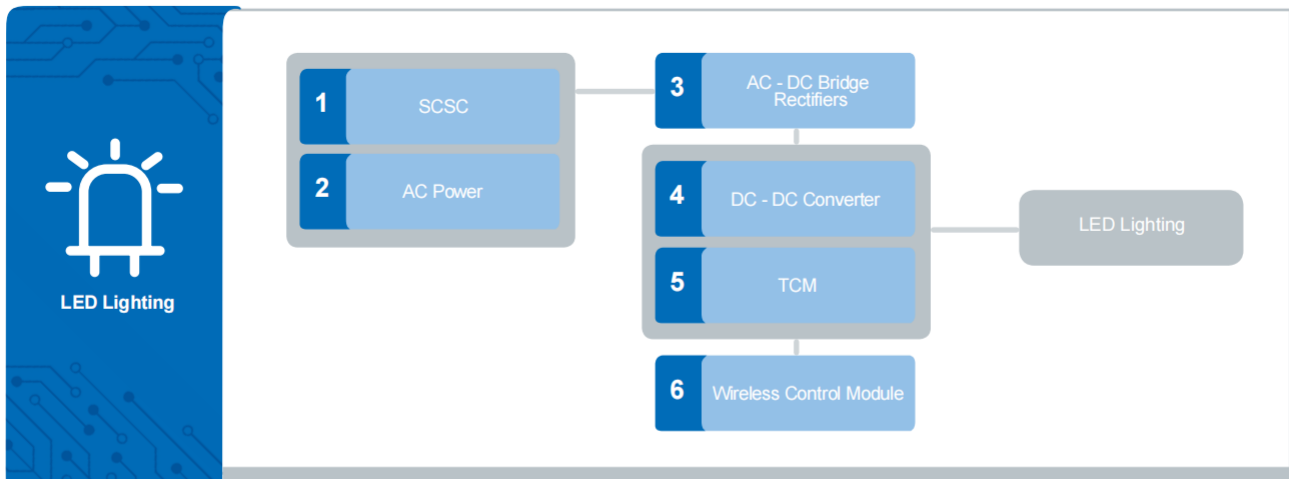

LED Lighting

1 / 2 / 3	Surge Current Suppression Circuit / AC Power / AC - DC Bridge Rectifiers	
	Multilayer Chip Varistor for Voltage Surge Suppression / SDVL - HS & SVMH Series	SDVL - HS / SVMH
	Wire Wound Electronic Transformer / TWP Series	TWP
	Wire Wound SMD Power Inductor / SWPA & SPH & WPN Series	SWPA / SPH / WPN
4	DC - DC Converter	
	Multilayer Chip Ferrite Bead / PZ & UPZ & EPZ Series	PZ / UPZ / EPZ
	Wire Wound SMD Power Inductor / SWPA & SPH & WPN Series	SWPA / SPH / WPN
	Multilayer Chip Varistor for Voltage Surge Suppression / SDVL - HS Series	SDVL - HS
	Chip Solid Tantalum Capacitors / TC2 & TC3 Series	TC2 / TC3
5	Temperature Compensation Module	
	Chip Temp. Sensing NTC Thermistor / SDNT Series	SDNT
6	Wireless Control Module	
	Multilayer Chip Ceramic Inductor / SDCL Series	SDCL
	Wire Wound Chip Ceramic Inductor / MWSD - C Series	MWSD - C
	Multilayer Chip Antenna / SLDA Series	SLDA
	Multilayer Chip LC Filter / SLFB & SLFL Series	SLFB / SLFL