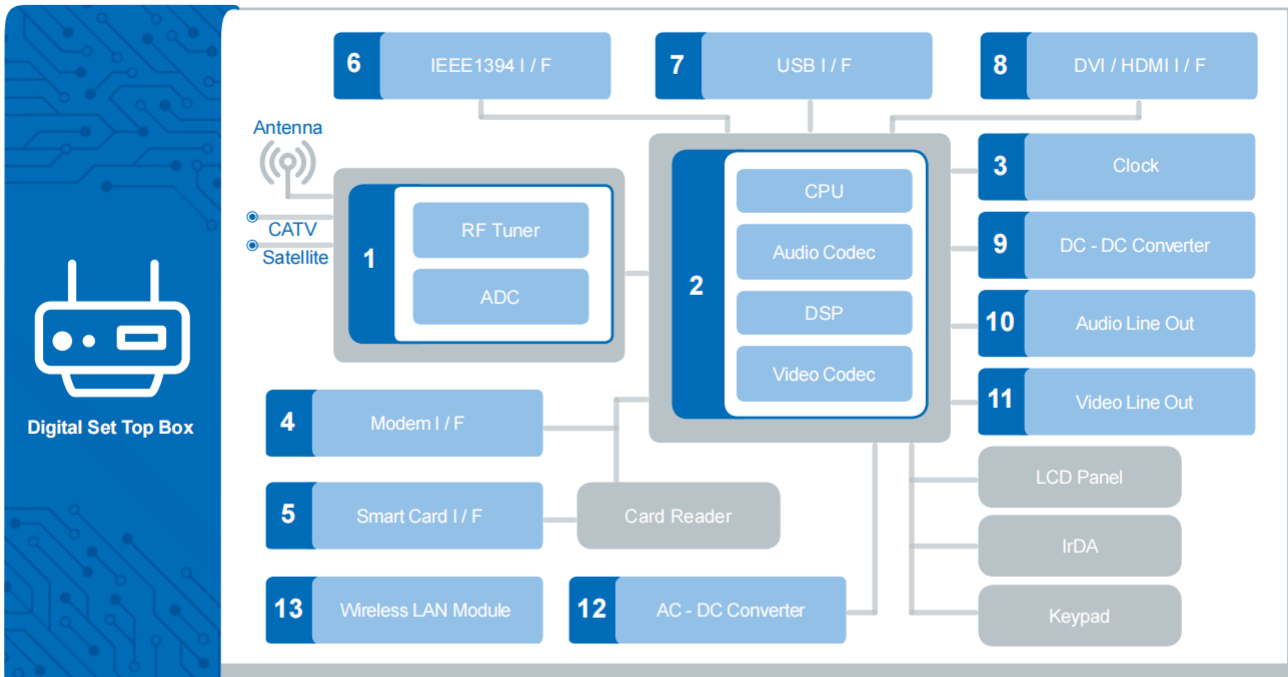

Digital Set Top Box

1	RF Tuner / ADC	
Multilayer Chip Ceramic Inductor / SDCL Series		SDCL
Wire Wound Chip Ceramic Inductor / MWSD & SDWL - C Series		MWSD / SDWL - C
Multilayer Chip Ferriter Inductor / SDFL Series		SDFL
Multilayer Chip Ferrite Bead / GZ & SZ & PZ & UPZ Series		GZ / SZ / PZ / UPZ
Multilayer Chip LC Filter / SLFB & SLFL Series		SLFB / SLFL
Multilayer Chip Inductor for Choke / MCL Series		MCL
Wire Wound Chip Balun Transformer / BW Series		BW
Multilayer Chip High Q Inductor / HQ Series		HQ
2	CPU DSP / Audio Codec / Video Codec	
Multilayer Chip Ferrite Inductor / SDFL Series		SDFL
Wire Wound SMD Power Inductor / SWPA & SPH Series		SWPA / SPH
Multilayer Chip Ferrite Bead / GZ & SZ & PZ & UPZ Series		GZ / SZ / PZ / UPZ
Multilayer Chip Power Inductor / MPH Series		MPH
Chip Solid Tantalum Capacitors / TC2 & TC3 Series		TC2 / TC3
3	Clock	
Multilayer Chip Ferrite Bead / SZ Series		SZ
4	Modem I / F	
Multilayer Chip Ferrite Bead / PZ & UPZ Series		PZ / UPZ
Multilayer Chip Varistor / SDV Series		SDV
Multilayer Chip Varistor for Voltage surge Suppression / SDVL - HS Series		SDVL - HS
PULSE Transformer / ALTW Series		ALTW