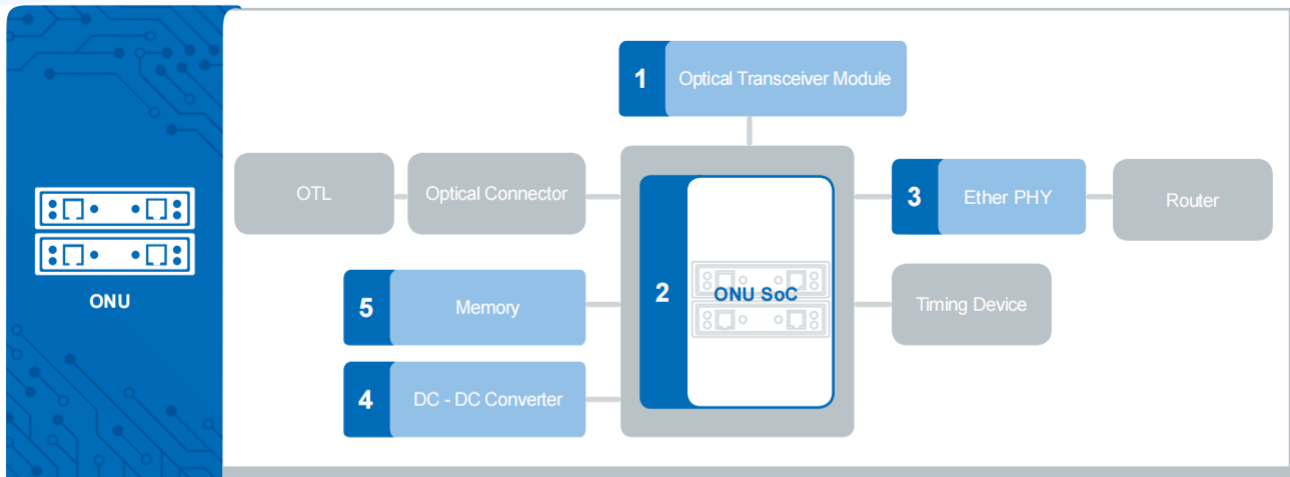

1 Optical Transceiver Module	
Wire Wound SMD Power Inductor / SWPA & SPH & WPN Series	SWPA / SPH / WPN
Multilayer Chip Power Inductor / MPH Series	MPH
Molded SMD Power Inductor / MWTC Series	MWTC
Molded SMD Power Inductor / MWSA - S & MWLA - S Series	MWSA - S MWLA - S
Multilayer Chip Ceramic Inductor / SDCL Series	SDCL
Wire Wound Chip Ceramic Inductor / MWSD - C Series	MWSD - C
Multilayer Chip Ferrite Bead / GZ & SZ & PZ & UPZ Series	GZ / SZ / PZ / UPZ
Chip NTC Thermistor / SDNT Series	SDNT
2 ONU SoC	
Multilayer Chip Ferrite Bead / GZ & SZ & HZ Series	GZ / SZ / HZ
Chip NTC Thermistor / SDNT Series	SDNT
3 Ether PHY	
Multilayer Chip Varistor / SDV Series	SDV
Wire Wound Chip Common Mode Choke Coil / SDCW Series	SDCW
Multilayer Chip Ferrite Bead / GZ & SZ & HZ Series	GZ / SZ / HZ
4 DC - DC Converter	
Wire Wound SMD Power Inductor / SWPA & SPH & WPN Series	SWPA / SPH / WPN
Multilayer Chip Power Inductor / MPH Series	MPH
Molded SMD Power Inductor / MWTC Series	MWTC
Molded SMD Power Inductor / MWSA - S & MWLA - S Series	MWSA - S MWLA - S