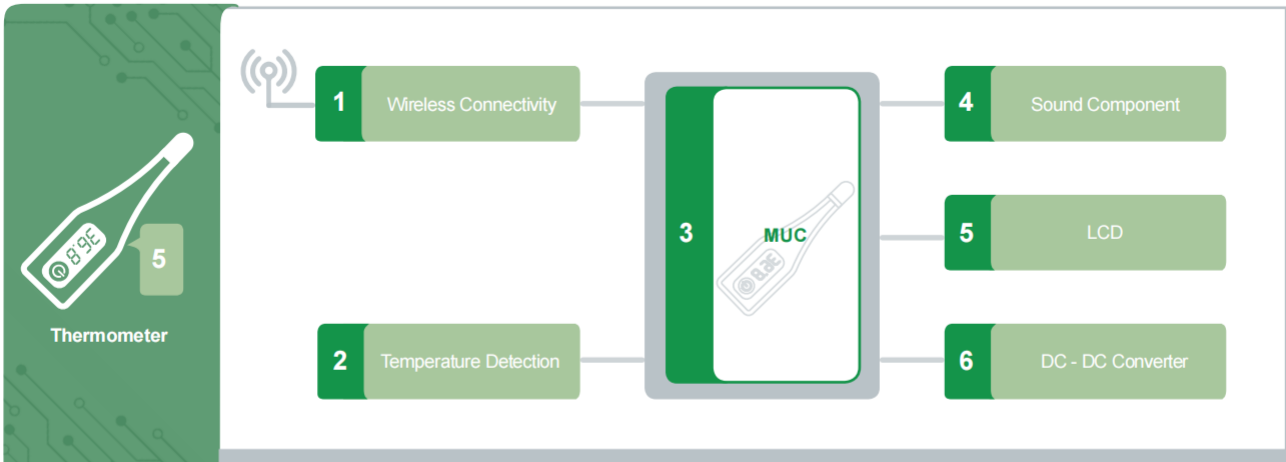

Thermometer

1	Wireless Connectivity	
	Multilayer Chip Ceramic Inductor / SDCL Series	SDCL
	Wire Wound Chip Ceramic Inductor / MWSD - C Series	MWSD - C
	Multilayer Chip High Q Inductor / HQ Series	HQ
	Multilayer Chip Ferrite Bead / SZ & HZ Series	SZ / HZ
	Multilayer Chip Antenna / SLDA Series	SLDA
	Multilayer Chip Balun / SLBL Series	SLBL
	Multilayer Chip LC Fitter / SLFB & SLFL Series	SLFB / SLFL
	Multilayer Chip Power Inductor / MPH Series	MPH
2	Temperature Detection	
	Multilayer Chip Ferrite Bead / GZ & SZ & PZ Series	GZ / SZ / PZ
3	MUC	
	Multilayer Chip Ferrite Bead / PZ & UPZ Series	PZ / UPZ
4	Sound Component	
	Multilayer Chip Ferrite Bead / SZ & HZ Series	SZ / HZ
	Multilayer Chip Varistor / SDV Series	SDV
5	LCD	
	Multilayer Chip Varistor / SDV Series	SDV
	Multilayer Chip Ferrite Bead / SZ & HZ & PZ & UPZ Series	SZ / HZ / PZ / UPZ
	Wire Wound SMD Power Inductor / SWPA & SPH & WPN Series	SWPA / SPH / WPN
6	DC - DC Converter	
	Multilayer Chip Ferrite Bead / PZ & UPZ & EPZ Series	PZ / UPZ / EPZ
	Multilayer Chip Varistor / SDV Series	SDV
	Chip NTC Thermistor / SDNT Series	SDNT