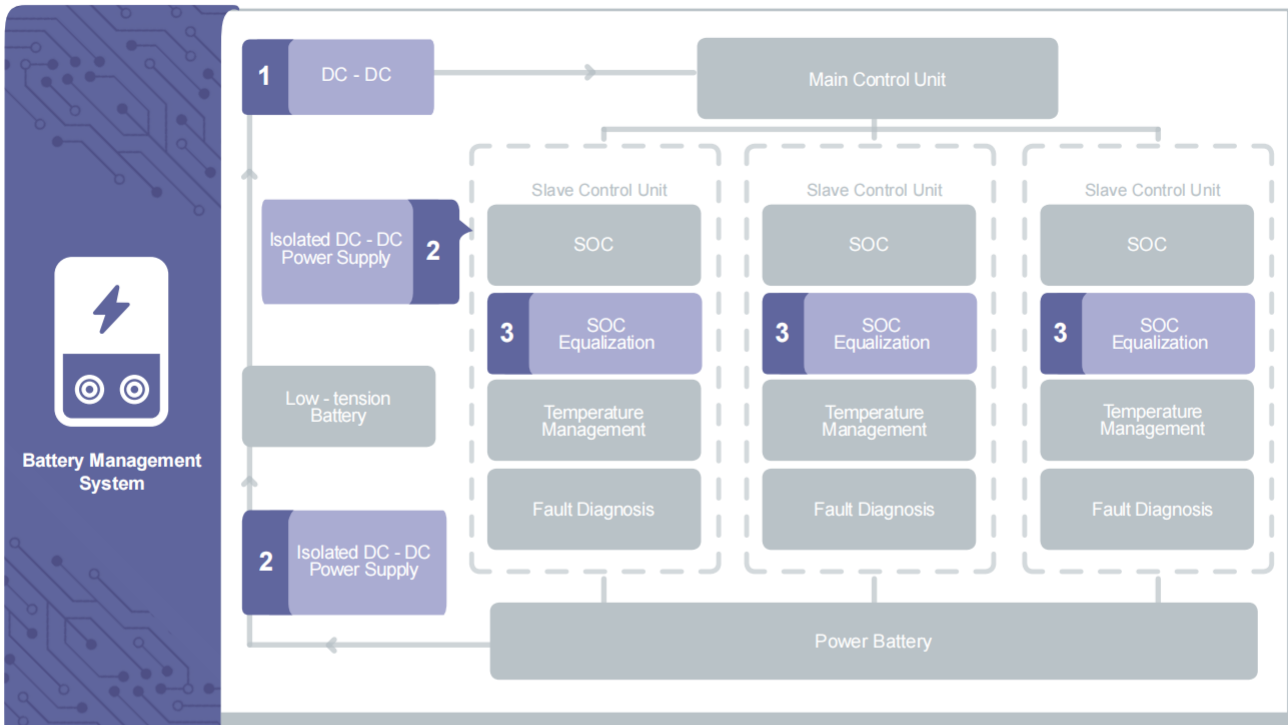

Battery Management System

1	DC - DC	
	Power Inductor / ASWPA & AMWPH & AMWPB & AMP & AMPT Series	ASWPA AMWPB AMWPH AMP AMPT
2	Isolated DC - DC Power Supply	
	Transformer / ATWPEP Series	ATWPEP
3	SOC Equalization	
	Current Transformer / ATWPEP Series	ATWPEP
	Gate Drive Transformer / ATWPEP Series	ATWPEP
	Common Mode Choke / AMCW & ACSR Series	AMCW ACSR
	Pulse Transformer / ALTW Series	ALTW
	LAN Transformer / ALTWR Series	ALTWR